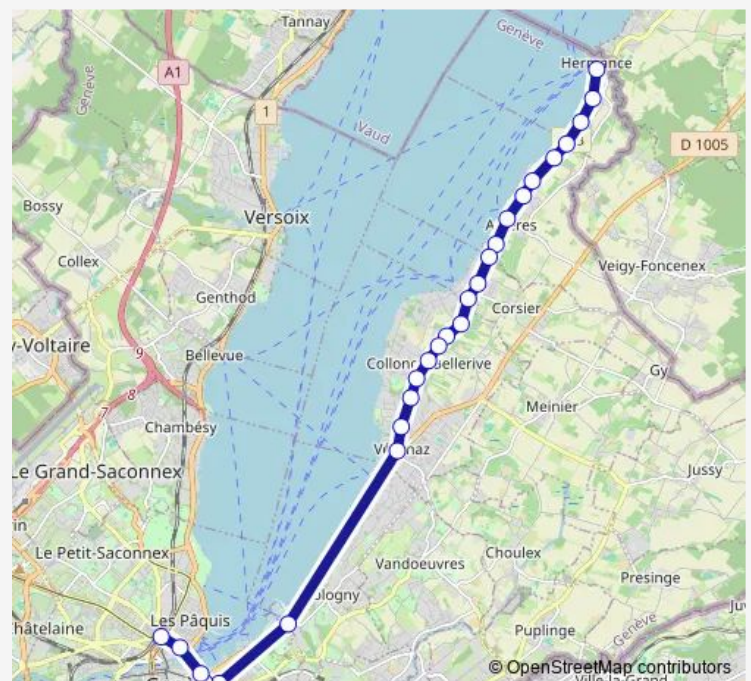

Direction

Hermance, village — Genève, gare Cornavin

26 stops

[Open route schedule](#)

Hermance, village

Hermance, Triaz

Hermance, Villars

Anières, Gravière

Genève, Plage

Route schedule

Hermance, village — Genève, gare Cornavin

Monday 07:47-08:18

Tuesday 07:47-08:18

Wednesday 07:47-08:18

Thursday 07:47-08:18

Friday 07:47-08:18

Saturday —

Sunday —

Route info

Direction: Hermance, village

Stops: 26

Trip Duration: 0 hour 44 min

E+

Genève, Place des Eaux-Vives

Genève, Rive

Genève, Métropole

Genève, Mont-Blanc

Genève, gare Cornavin

Direction

Hermance, village — Genève, gare Cornavin

26 stops

[Open route schedule](#)