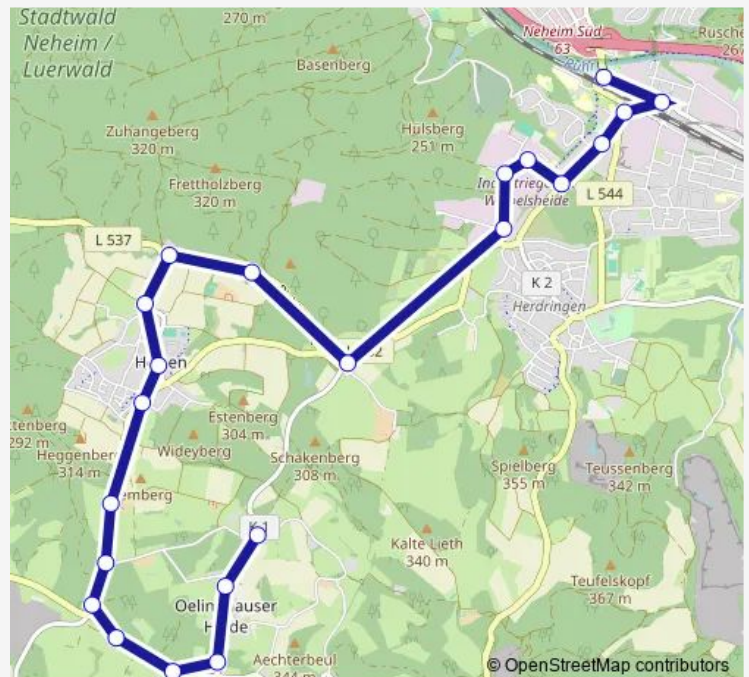

### Route schedule

Holzen, Stieglitz — Neheim-Hüsten, Bahnhof B

Monday 05:53-18:53

Tuesday 05:53-18:53

Wednesday 05:53-18:53

Thursday 05:53-18:53

Friday 05:53-18:53

Saturday 06:53-16:53

### Route info

Direction: Holzen, Stieglitz

Stops: 22

Trip Duration: 0 hour 18 min

■ C8

BusMaps