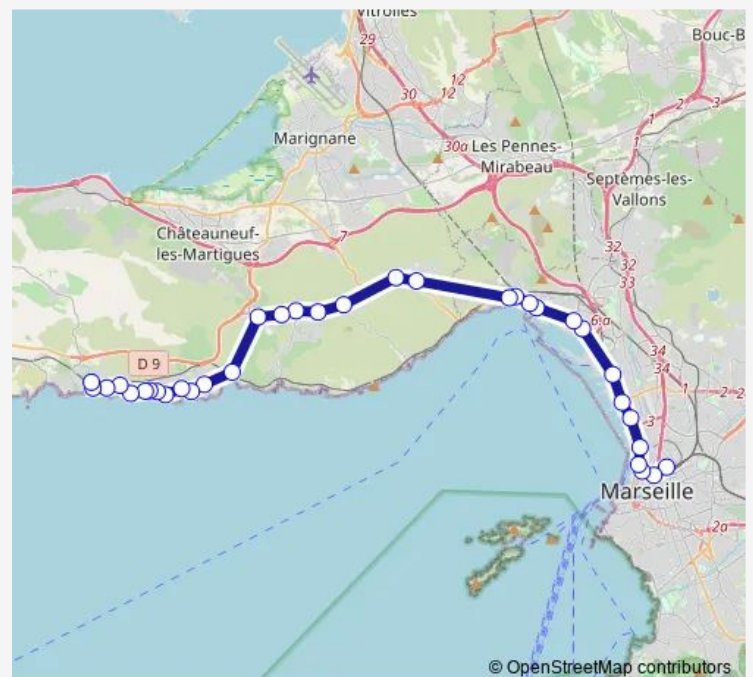

Val de Ricard

Route schedule

Gare St Charles — Parking de la Gare

Monday 12:10-17:40

Tuesday 12:10-17:40

Wednesday 12:10-17:40

Thursday 12:10-17:40

Friday 12:10-17:40

Saturday —

Sunday —

Route info

Direction: Gare St Charles

Stops: 34

Trip Duration: 1 hour 5 min

Le Rouet

Général Leclerc