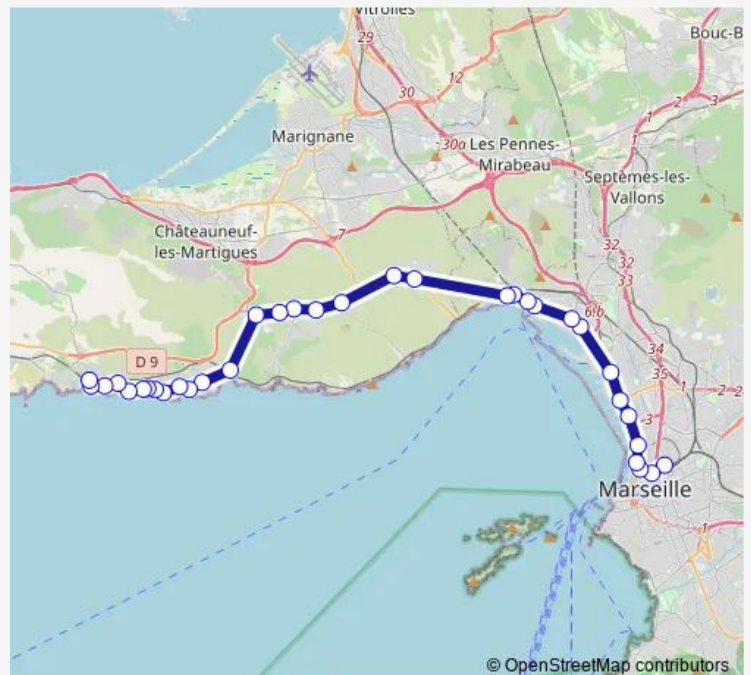

Val de Ricard

Route schedule

Gare St Charles — Parking de la Gare

Monday 12:10-17:40

Tuesday 12:10-17:40

Wednesday 12:10-17:40

Thursday 12:10-17:40

Friday 12:10-17:40

Saturday —

Sunday —

Route info

Direction: Gare St Charles

Stops: 34

Trip Duration: 1 hour 5 min

C8 — Sausset-les-Pins - Marseille

Le Rouet

Général Leclerc

La Tasse

Le Port

La Fontaine

Tuillière

Centre Commercial

Le Camping

Les Coquillages