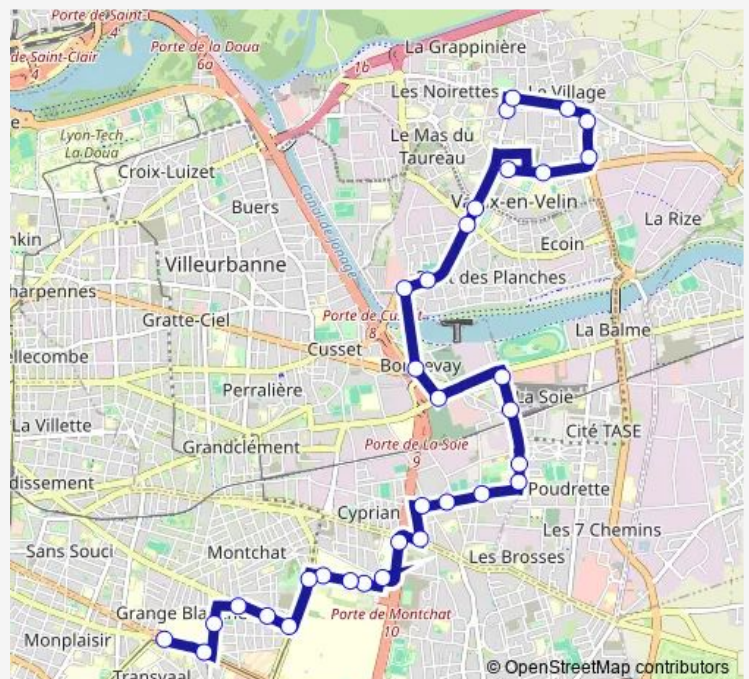

### Route schedule

Vaulx - Résistance — Grange Blanche

Monday	04:45-00:15 <sup>+1</sup>
Tuesday	04:45-00:15 <sup>+1</sup>
Wednesday	04:45-00:15 <sup>+1</sup>
Thursday	04:45-00:15 <sup>+1</sup>
Friday	04:45-00:15 <sup>+1</sup>
Saturday	04:45-00:15 <sup>+1</sup>
Sunday	05:45-00:15 <sup>+1</sup>

### Route info

Direction: Vaulx - Résistance

Stops: 33

Trip Duration: 0 hour 34 min

■ C8 — Grange Blanche -> Vaulx - Résistance

Genas - Bonneval

Bron Genêts

Hôpital Cardiologique