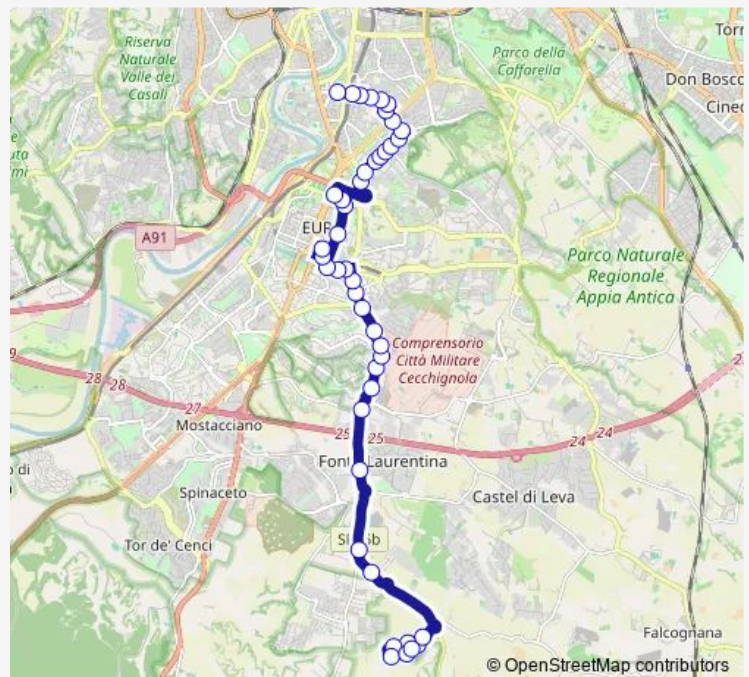

Laurentina/Sommozzatori

Laurentina/Africa

Aeronautica/Douhet (Mb)

Aeronautica/Montagne Rocciose

Route schedule

Cimitero Laurentino — Baldelli (MB)

Monday	—
Tuesday	—
Wednesday	—
Thursday	—
Friday	—
Saturday	08:00-16:50
Sunday	08:00-16:50

Route info

Direction: Cimitero Laurentino

Stops: 44

Trip Duration: 1 hour 11 min

■ C8

Aeronautica/Arte

America/Arte

Europa/Boston

07:15-16:12

Route info

Direction: Baldelli (MB)

Stops: 39

Trip Duration: 1 hour 3 min

LAURENTINA/MERCATO

LAURENTINA/CELINE

LAURENTINA/LINATI