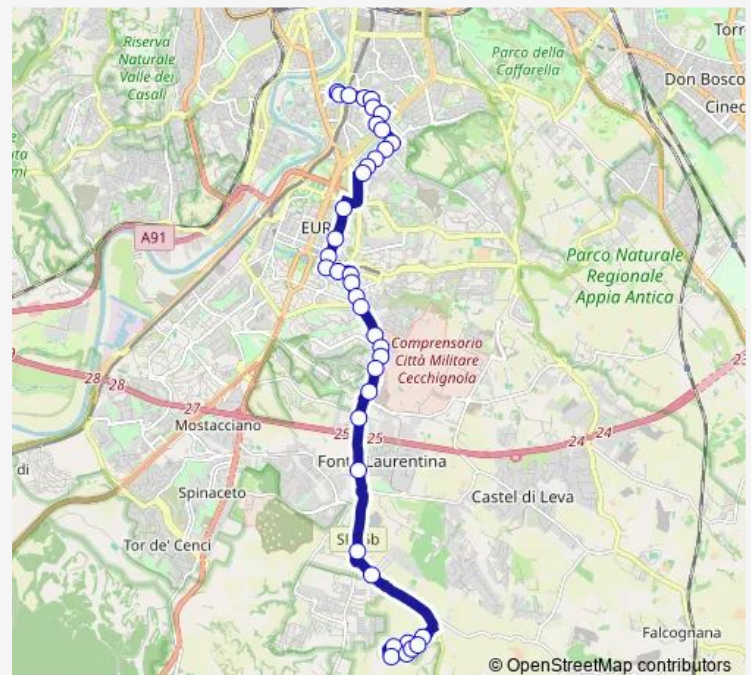

Wednesday —

Thursday —

Friday —

Saturday 08:00-16:50

Sunday 08:00-16:50

Route info

Direction: Cimitero Laurentino

Stops: 44

Trip Duration: 1 hour 11 min

■ C8

BusMaps

Aeronautica/Arte

America/Arte

Europa/Boston

Museo Civiltà Romana

Artigianato

Direction: Baldelli (Mb)

Stops: 39

Trip Duration: 1 hour 3 min

Laurentina/Mercato

Laurentina/Celine

Laurentina/Linati

Laurentina/Casale Vallerano

Laurentina/Torretta Vallerano