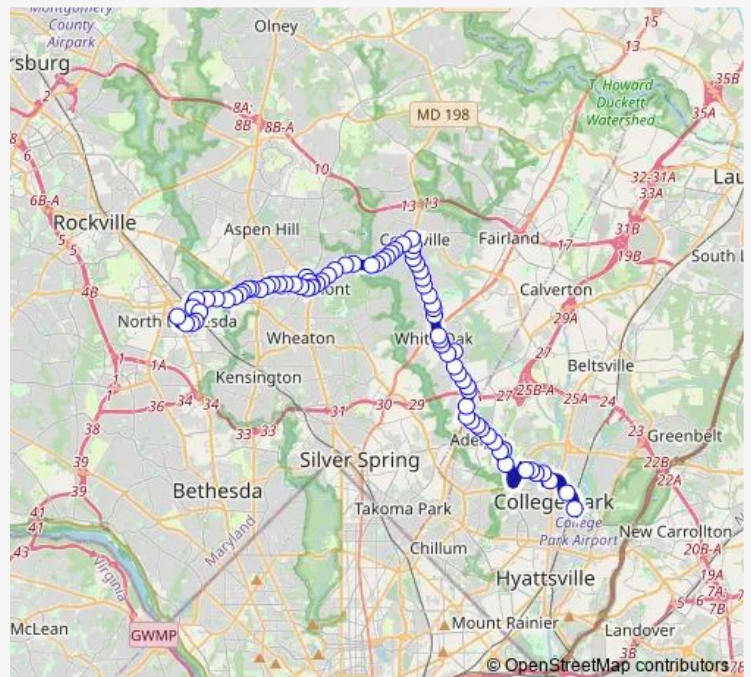

Randolph Rd+Charles Rd

Randolph Rd+Bennion Rd

Randolph Rd+Veirs Mill Rd

Randolph Rd+Colie Dr

Randolph Rd+Bushey Dr

Randolph Rd+Connecticut Av

Randolph Rd+Goodhill Rd

Randolph Rd+Dalewood Dr

Randolph Rd+Bluhill Rd

### Route schedule

Rockville Pk+Marinelli Rd — College Park+Bay B

Monday 04:57-17:30

Tuesday 04:57-17:30

Wednesday 04:57-17:30

Thursday 04:57-17:30

Friday 04:57-17:30

Saturday —

### Route info

Direction: Rockville Pk+Marinelli Rd

Stops: 79

Trip Duration: 1 hour 28 min

C8 — College PK-North Bethesda

Randolph Rd+Lindell St

Randolph Rd+Terrapin Rd

Randolph Rd+Livingston St