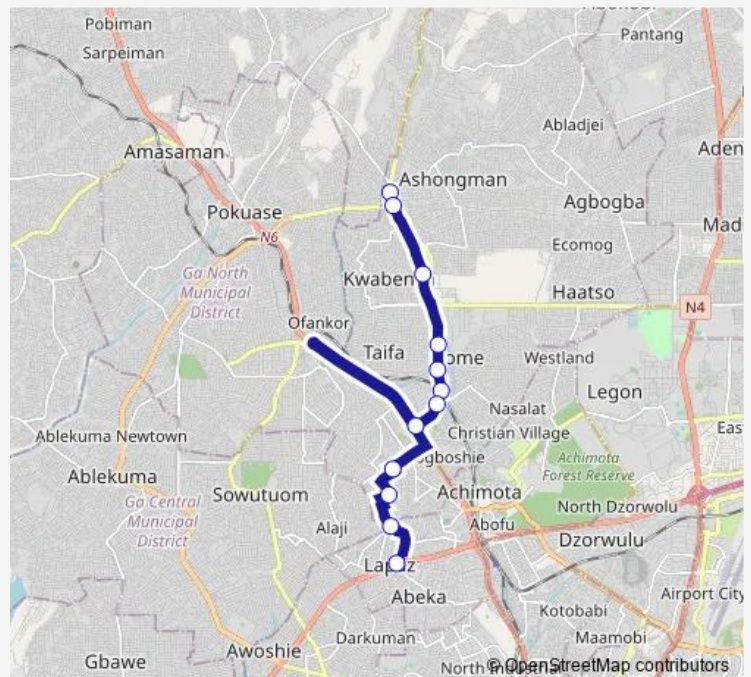

### Direction

Terminal Kwabenya — Terminal Abeka lapaz

12 stops

[Open route schedule](#)

Terminal Kwabenya

Kwabenya station

Police Station 015

Born Again

### Route schedule

Terminal Kwabenya — Terminal Abeka lapaz

Monday 13:38

Tuesday 13:38

Wednesday 13:38

Thursday 13:38

Friday 13:38

Saturday 13:38

### Route info

Direction: Terminal Kwabenya

Stops: 12

Trip Duration: 0 hour 52 min

015B — Kwabenya to Abeka lapaz

015B Bus time schedules and route maps are available in an offline PDF at [busmaps.com](https://busmaps.com). Use the [busmaps.com](https://busmaps.com) website to see live bus times, train schedule or subway schedule, and step-by-step directions for all public transit in Accra