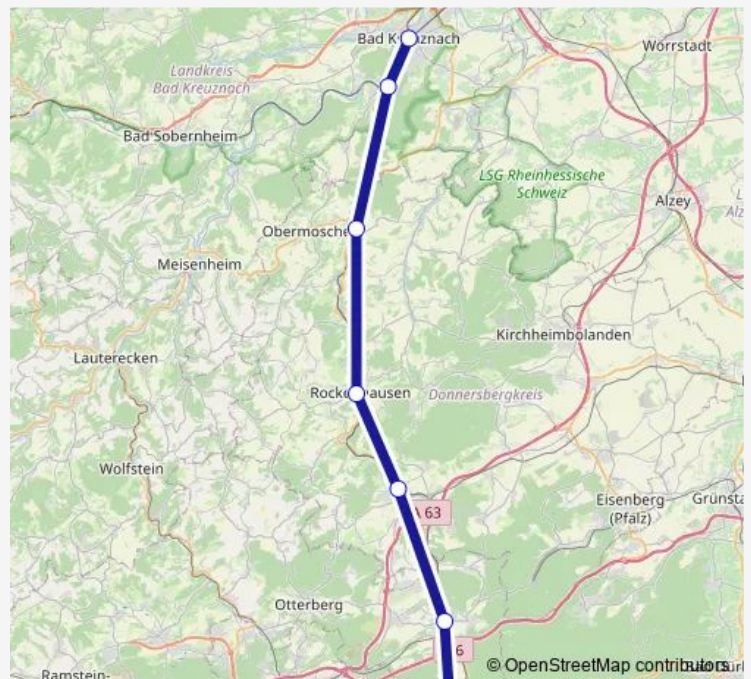

Regional Rail Service RE17

[Go to website](#)**Direction**

Bad Kreuznach, Bahnhof — Kaiserslautern, Hbf

8 stops

[Open route schedule](#)

Bad Kreuznach, Bahnhof

Bad Münster, Bahnhof

Alsenz, Bahnhof

Tuesday 17:55

Wednesday 17:55

Thursday 17:55

Friday 17:55

Saturday —

Sunday —

Route info

Direction: Bad Kreuznach, Bahnhof

Stops: 8

Trip Duration: 1 hour 1 min

RE17

BusMaps

Direction

Bingen, Hauptbahnhof — Kaiserslautern, Hbf

14 stops

[Open route schedule](#)

Monday 07:14

Tuesday 07:14

Wednesday 07:14

Thursday 07:14

Friday 07:14

Saturday —

Sunday —

Route info