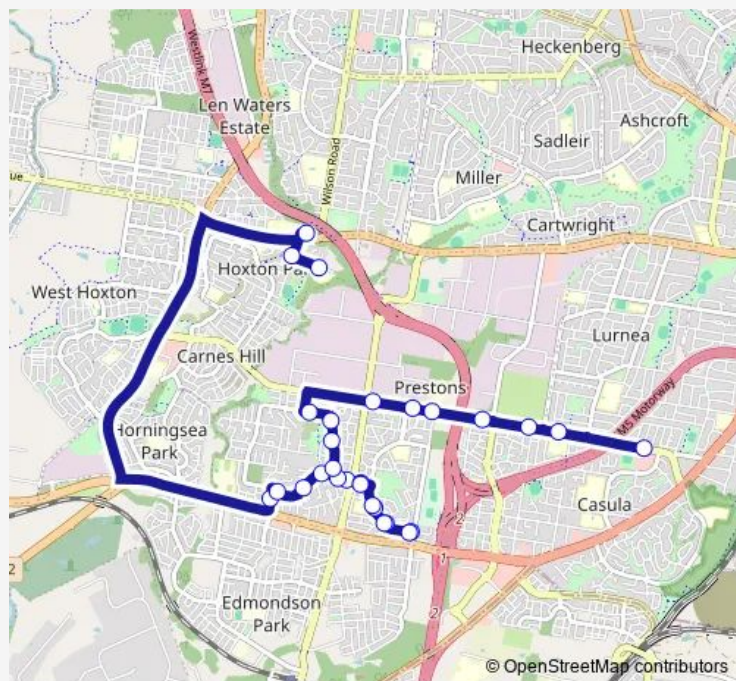

School Bus 2019 Good Shepherd PS to Casula

[Go to website](#)

**Direction**

Good Shepherd Primary School, Twentieth Av — Kurrajong Rd Opp Casula Mall

28 stops

[Open route schedule](#)

- Good Shepherd Primary School, Twentieth Av
- First Av Opp Twentieth Av
- Good Samaritan College, School Grounds
- Corfield Rd Before Braidwood Dr
- Braidwood Dr Opp Brooman St
- Braidwood Dr Opp Minnamurra Cct
- Braidwood Dr Opp Quaama Cl
- Wroxham St Before Bernera Rd
- Bomaderry Dr Before Dalmeny Dr
- Dalmeny Dr Opp Saint Catherine Of Siena Primary School
- Dalmeny Dr Opp Sligo Pl
- Dalmeny Dr At Ash Rd
- Dalmeny Dr After Ash Rd
- Dalmeny Dr Before Stansmore Av
- Saint Catherine Of Siena Primary School, Dalmeny Dr
- Bomaderry Dr After Dalmeny Dr
- Prestons Shopping Village, Wroxham St
- Braidwood Dr At Tolland St
- Braidwood Dr At Wagga Wagga St
- Braidwood Dr Opp Mollymook St
- Braidwood Dr Opp Tallong St

Route schedule

Good Shepherd Primary School, Twentieth Av — Kurrajong Rd Opp Casula Mall

Monday	14:50
Tuesday	14:50
Wednesday	14:50
Thursday	14:50
Friday	—
Saturday	—
Sunday	—

Route info

Direction: Good Shepherd Primary School, Twentieth Av

Stops: 28

Trip Duration: 0 hour 47 min

2019 — Good Shepherd PS to Casula

Kurrajong Rd After Bernera Rd

Kurrajong Rd After San Marino Dr

Amity College, Kurrajong Rd

Kurrajong Rd Before Lyn Pde

Kurrajong Rd Opp Cedar Rd

Kurrajong Rd Opp Prestons Public School

Kurrajong Rd Opp Casula Mall

2019 School Bus time schedules and route maps are available in an offline PDF at [busmaps.com](http://busmaps.com). Use the [busmaps.com](http://busmaps.com) website to see live bus times, train schedule or subway schedule, and step-by-step directions for all public transit in Liverpool