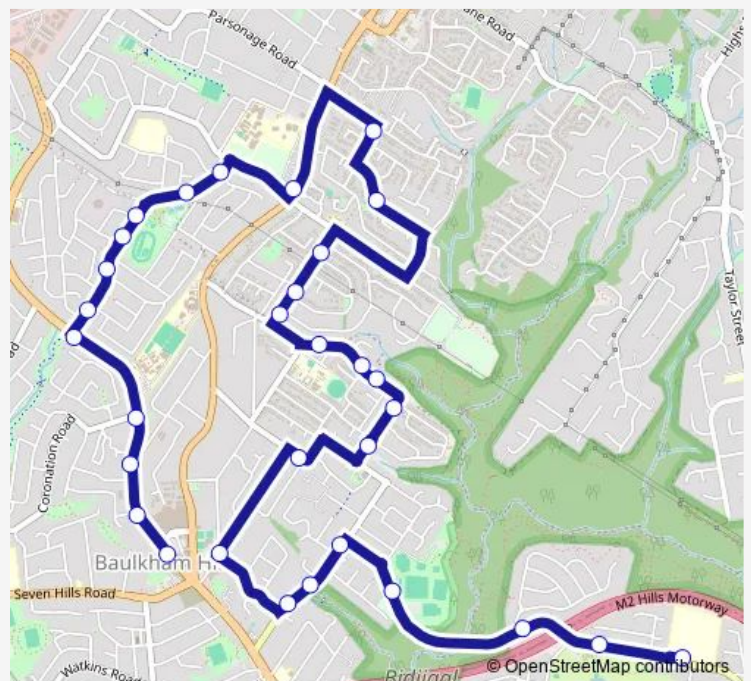

School Bus 2019 Windsor Rd after Seven Hills Rd to Muirfield Hs

[Go to website](#)

Direction

Baulkham Hills Community Centre, Windsor Rd — Muirfield High School, Access Rd, Barclay Rd

31 stops

[Open route schedule](#)

Route schedule

Baulkham Hills Community Centre, Windsor Rd — Muirfield High School, Access Rd, Barclay Rd

| | |
|-----------|-------|
| Monday | 07:04 |
| Tuesday | 07:04 |
| Wednesday | 07:04 |
| Thursday | 07:04 |
| Friday | 07:04 |
| Saturday | — |
| Sunday | — |

Route info

Direction: Baulkham Hills Community Centre, Windsor Rd

Stops: 31

Trip Duration: 0 hour 41 min

2019 — Windsor Rd after Seven Hills Rd to Muirfield Hs

Cary St At Candowie Cres

Cary St Opp Girralong Av

Cross St At Jacaranda Av

Railway St At James St

Cook St After Orchard St

Cook St At Carrabai Pl

Cook St After Brodie St

Ted Horwood Reserve, Renown Rd

Barclay Rd After Mill Dr

Barclay Rd Opp Muirfield Golf Club