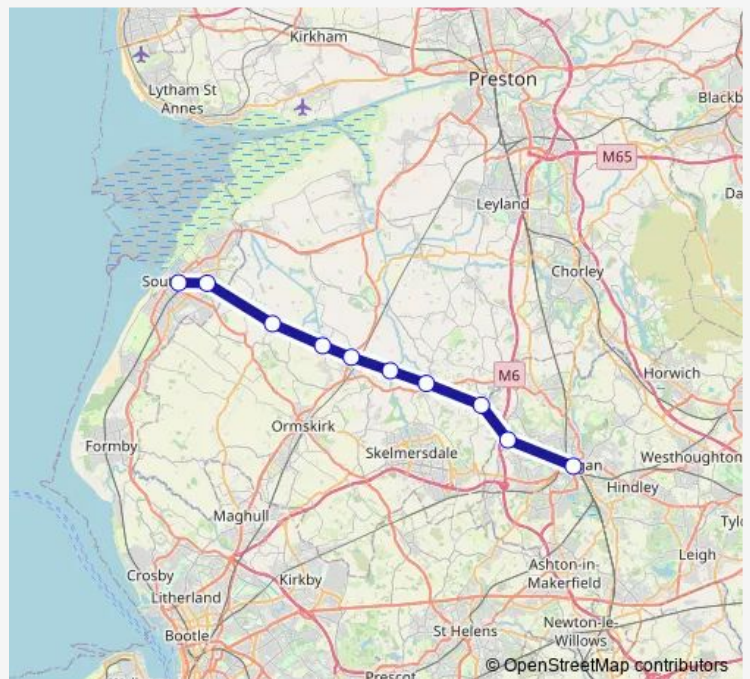

Rail Nt:Wgw->Sop NT train service from WGW to Sop

[Go to website](#)

Direction

Wigan Wallgate — Southport

10 stops

[Open route schedule](#)

Wigan Wallgate

Gathurst

Appley Bridge

Parbold

Hoscar

Burscough Bridge

New Lane

Bescar Lane

Meols Cop

Southport

Route schedule

Wigan Wallgate — Southport

Monday 06:12-06:38

Tuesday 06:12-06:38

Wednesday 06:12-06:38

Thursday 06:12-06:38

Friday 06:12-06:38

Saturday 06:12-06:38

Sunday —

Route info

Direction: Wigan Wallgate

Stops: 10

Trip Duration: 0 hour 40 min

■ Nt:Wgw->Sop — NT train service from WGW to Sop

Nt:Wgw->Sop Rail time schedules and route maps are available in an offline PDF at busmaps.com. Use the busmaps.com website to see live bus times, train schedule or subway schedule, and step-by-step directions for all public transit in Southport