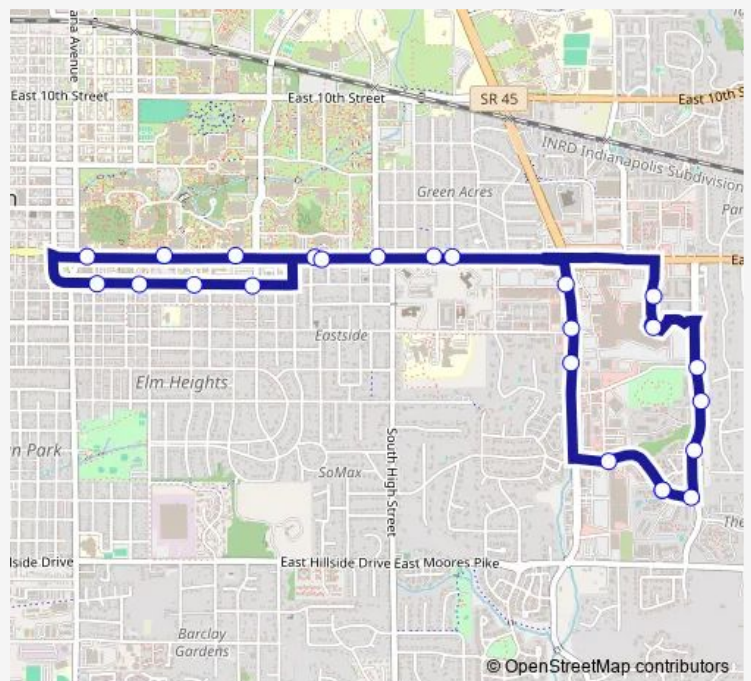

## Bus 9L 9 Limited

[Go to website](#)

**Direction**  
 Covenanter Dr @ Monroe Apts — Covenanter Dr @ Monroe Apts

24 stops

[Open route schedule](#)

- Covenanter Dr @ Monroe Apts
- Covenanter Dr & Clarizz Blvd
- Clarizz Blvd @ Grove at Latimer
- Clairzz Blvd @ Woods at Latimer
- Clarizz Blvd and Buick Cadillac Blvd
- College Mall East Shelter
- Kingston Dr @ Fifth Third Bank
- 3rd St and Clark St
- 3rd St and Roosevelt St
- 3rd St and Union St
- 3rd St at Forest Quad
- 3rd & Eagleson
- 3rd St @ IU Biology
- 3rd St & Indiana Ave
- Atwater & Fess Ave
- Atwater Ave & Woodlawn Ave
- Atwater Ave & Hawthorne Dr
- Atwater Ave & Eagleson Ave
- 3rd St and Arbutus Drive at Forest Quad
- College Mall Rd @ Eastland Plaza
- College Mall Rd & 2nd St

### Route schedule

Covenanter Dr @ Monroe Apts — Covenanter Dr @ Monroe Apts

Monday	07:40-19:00
Tuesday	07:40-19:00
Wednesday	07:40-19:00
Thursday	07:40-19:00
Friday	07:40-19:00
Saturday	—
Sunday	—

### Route info

Direction: Covenanter Dr @ Monroe Apts

Stops: 24

Trip Duration: 0 hour 30 min

9L — 9 Limited

College Mall Rd & Hunter Ridge Apts

Covenanter Dr & Auto Mall Rd

Covenanter Dr @ Monroe Apts