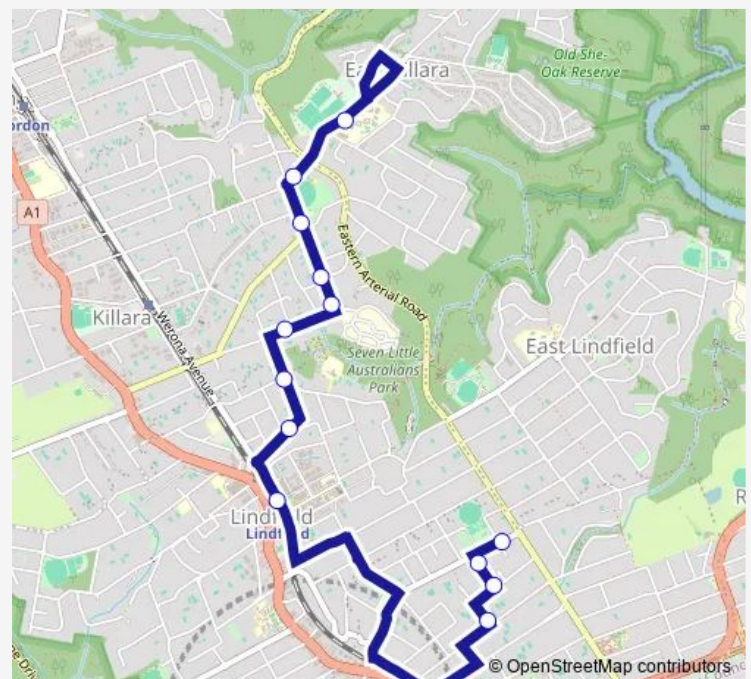

Roseville Station, Hill St

Lindfield Station, Lindfield Av

Woodside Av After Blenheim Rd

Nelson Rd At Treatts Rd

Stanhope Rd At Redgum Av

Rosebery Rd After Stanhope Rd

Rosebery Rd At Kardella Lane

Rosebery Rd After Springdale Rd

Koola Av After Rosebery Rd

Killara High School, Koola Av

### Route schedule

Clanville Rd At Cranbrook Av — Killara High School, Koola Av

Monday 08:05

Tuesday 08:05

Wednesday 08:05

Thursday 08:05

Friday —

Saturday —

### Route info

Direction: Clanville Rd At Cranbrook Av

Stops: 14

Trip Duration: 0 hour 20 min

8001 School Bus time schedules and route maps are available in an offline PDF at [busmaps.com](https://busmaps.com). Use the [busmaps.com](https://busmaps.com) website to see live bus times, train schedule or subway schedule, and step-by-step directions for all public transit in Sydney