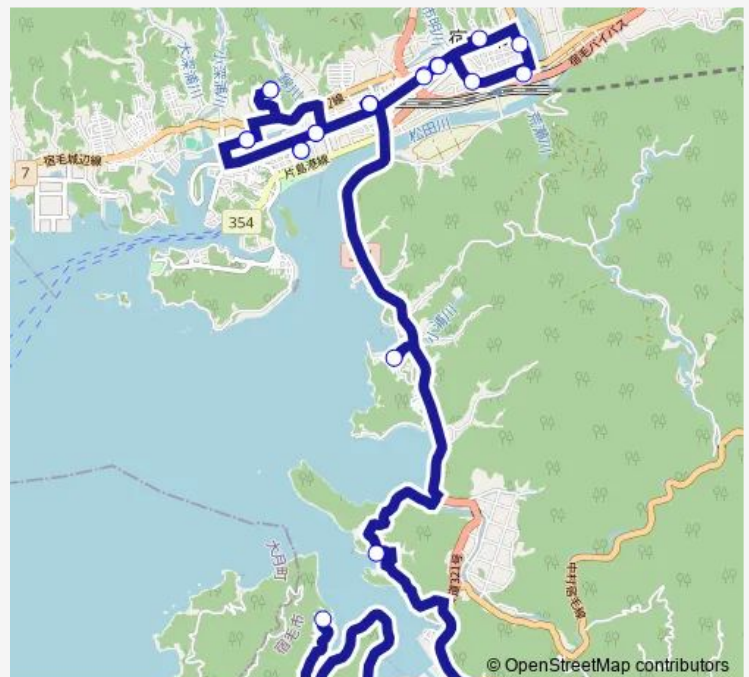

### Route schedule

栄喜住吉神社前 — 宿毛駅

Monday —

Tuesday 07:30-14:20

Wednesday —

Thursday —

Friday —

Saturday —

### Route info

Direction: 栄喜住吉神社前

Stops: 23

Trip Duration: 1 hour 30 min

■ 栄喜線

BusMaps

宿毛市役所

宿毛駅