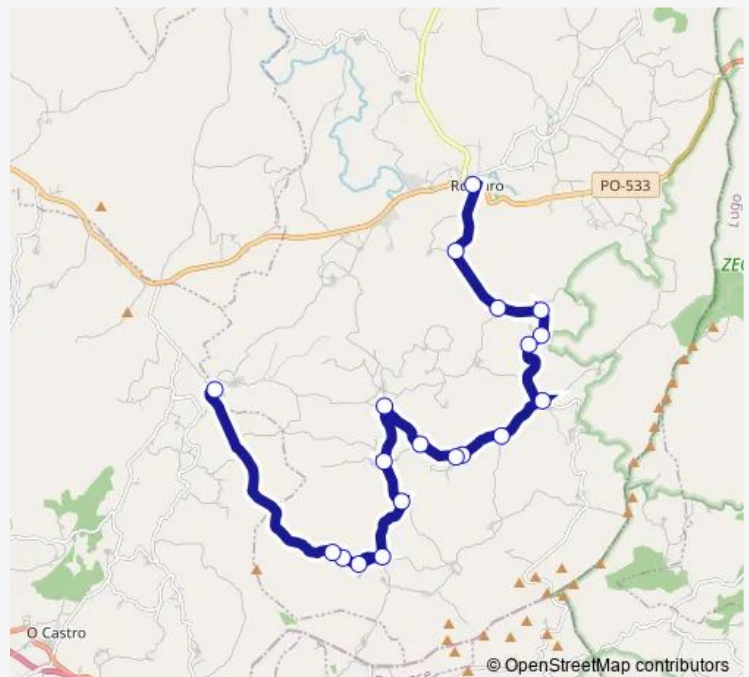

Rañestras

Route schedule

Rodeiro — Rañestras

Monday 15:07

Tuesday 15:07

Wednesday 15:07

Thursday 15:07

Friday 15:07

Saturday —

Sunday —

Route info

Direction: Rodeiro

Stops: 19

Trip Duration: 0 hour 28 min

Xg643001 — Rañestras - Rodeiro

Direction

Rañestras — Rodeiro

19 stops

[Open route schedule](#)

Rañestras

Cuñarro do Cabo

Cuñarro do medio

Cruce Padín

Mourigas

Monday 07:37

Tuesday 07:37

Wednesday 07:37

Thursday 07:37

Friday 07:37

Saturday —

Sunday —

Route info