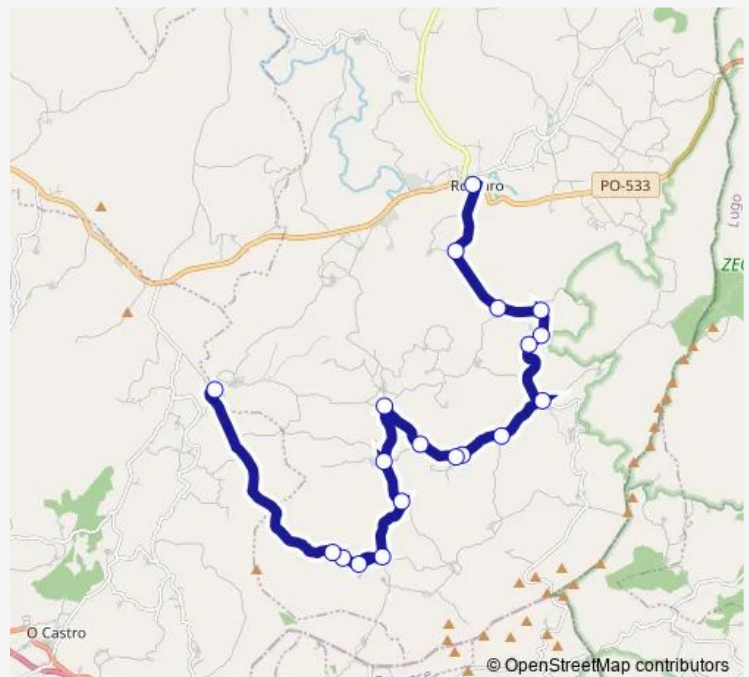

Rañestras

Route schedule

Rodeiro — Rañestras

Monday 15:07

Tuesday 15:07

Wednesday 15:07

Thursday 15:07

Friday 15:07

Saturday —

Sunday —

Route info

Direction: Rodeiro

Stops: 19

Trip Duration: 0 hour 28 min

XG643001 — Rañestras - Rodeiro

Direction

Rañestras — Rodeiro

19 stops

[Open route schedule](#)

Rañestras

Cuñarro do Cabo

Cuñarro do medio

Cruce Padín

Mourigas

Monday 07:37

Tuesday 07:37

Wednesday 07:37

Thursday 07:37

Friday 07:37

Saturday —

Sunday —

Route info