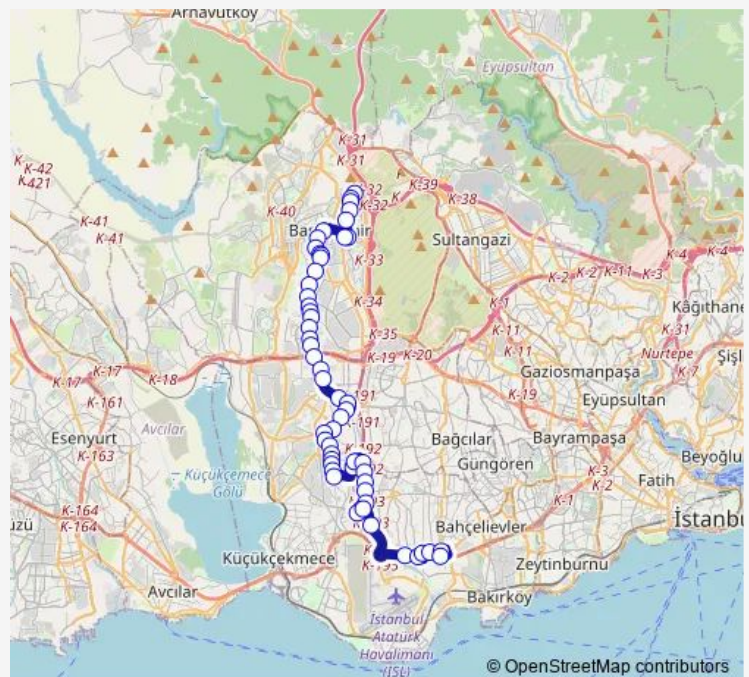

### Route schedule

Başakşehir 4.Etap — Şirinevler Meydan

Monday 05:20

Tuesday 05:20

Wednesday 05:20

Thursday 05:20

Friday 05:20

Saturday 05:20

### Route info

Direction: Başakşehir 4.Etap

Stops: 55

Trip Duration: 1 hour 1 min

■ S.Evler-Kuleli-Cemal Ulusoy-Halkali-B.Şehir4.Etap — Ş. Evler - Kuleli - Halkali - Başakşehir **BusMaps**

TEM Yolu

İmsan Sanayi Sitesi