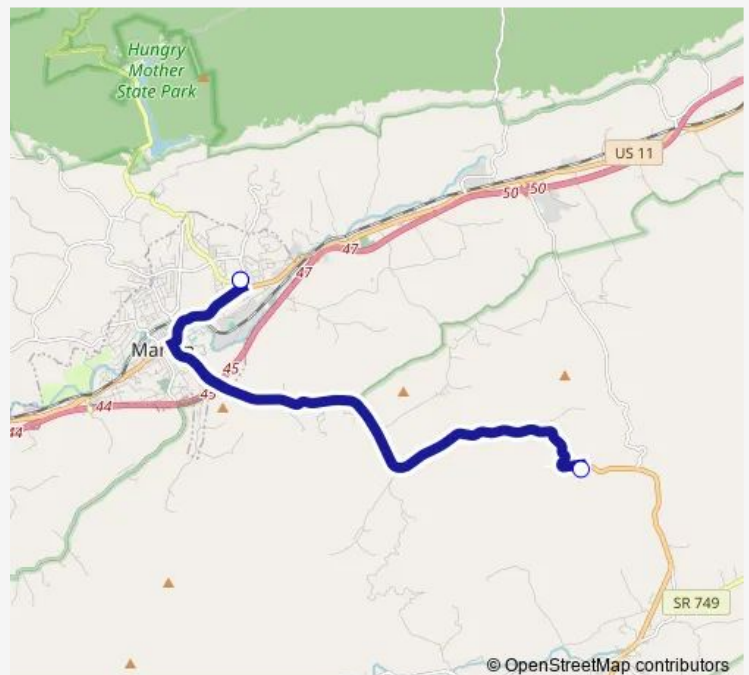

## Bus Marion-Mount Rogers Loop

[Go to website](#)

### Direction

Walmart (Marion) — Walmart (Marion)

3 stops

[Open route schedule](#)

Walmart (Marion)

Mount Rogers National Recreation Area Headquarters

Walmart (Marion)

### Route schedule

Walmart (Marion) — Walmart (Marion)

Monday	08:30-14:00
Tuesday	08:30-14:00
Wednesday	08:30-14:00
Thursday	08:30-14:00
Friday	08:30-14:00
Saturday	—
Sunday	—

### Route info

Direction: Walmart (Marion)

Stops: 3

Trip Duration: 0 hour 30 min

Marion-Mount Rogers Loop

BusMaps

Bus time schedules and route maps are available in an offline PDF at [busmaps.com](https://busmaps.com). Use the [busmaps.com](https://busmaps.com) website to see live bus times, train schedule or subway schedule, and step-by-step directions for all public transit in Marion