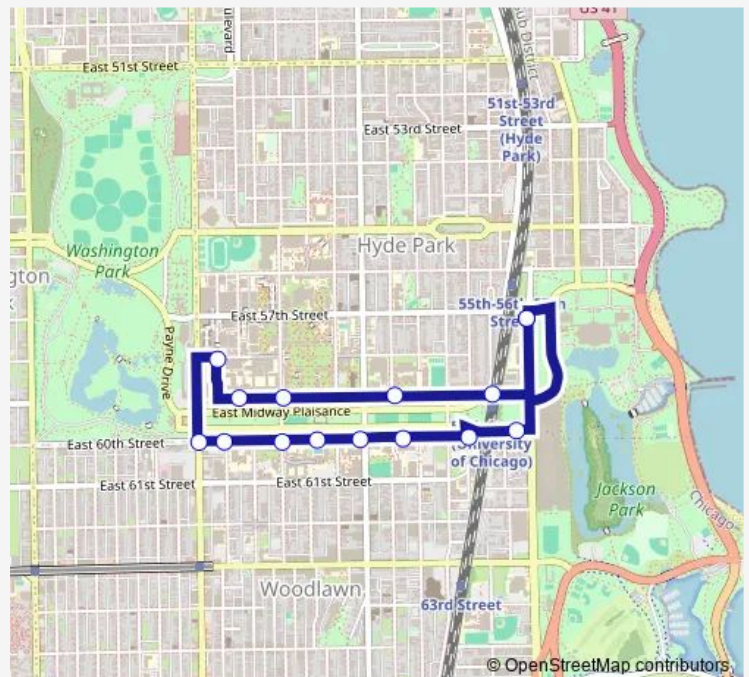

### Route schedule

Goldblatt Pavilion — Goldblatt Pavilion

Monday 15:30-18:40

Tuesday 15:30-18:40

Wednesday 15:30-18:40

Thursday 15:30-18:40

Friday 15:30-18:40

Saturday —

### Route info

Direction: Goldblatt Pavilion

Stops: 14

Trip Duration: 0 hour 15 min

**Direction**

57th St. &amp; Metra (Sb) — 57th St. &amp; Metra (Sb)

15 stops

[Open route schedule](#)