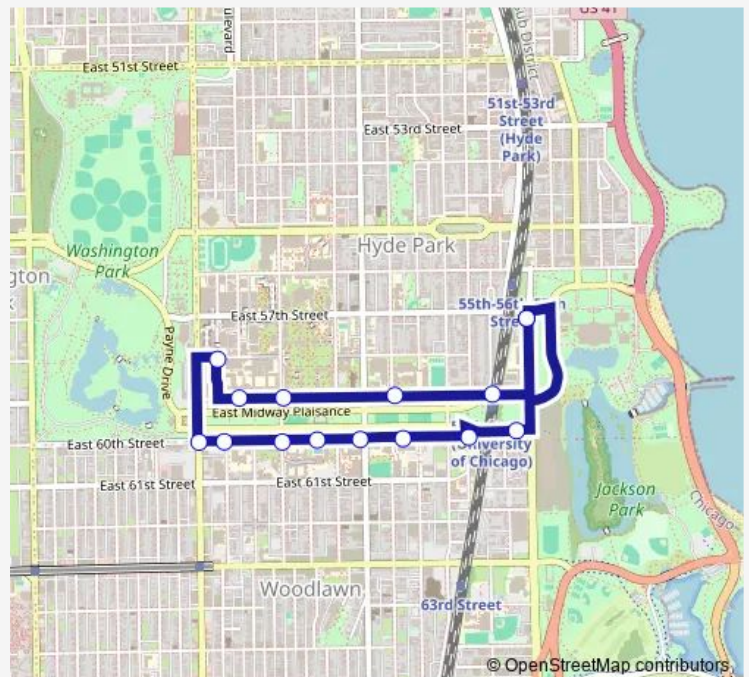

### Route schedule

Goldblatt Pavilion — Goldblatt Pavilion

Monday 15:30-18:40

Tuesday 15:30-18:40

Wednesday 15:30-18:40

Thursday 15:30-18:40

Friday 15:30-18:40

Saturday —

### Route info

Direction: Goldblatt Pavilion

Stops: 14

Trip Duration: 0 hour 15 min

**Direction**

57th St. &amp; Metra (Sb) — 57th St. &amp; Metra (Sb)

15 stops

[Open route schedule](#)