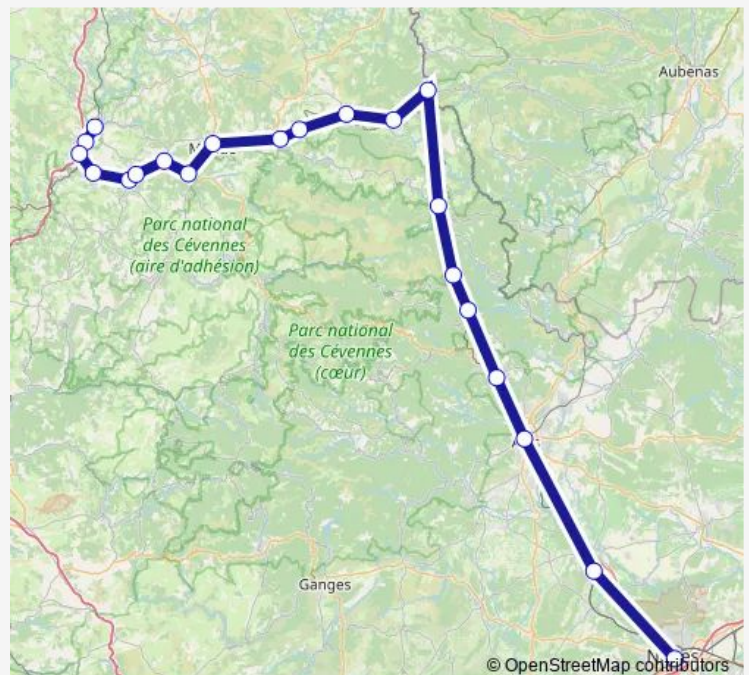

Rail P7 Nimes - Mende

[Go to website](#)

Direction

Génolhac — Mende

8 stops

[Open route schedule](#)

Génolhac

Villefort

La Bastide-St-Laurent-les-B.

Chasseradès

Belvezet

Allenc

Bagnols - Chadenet

Mende

Route schedule

Génolhac — Mende

Monday 13:50-19:50

Tuesday 13:50-19:50

Wednesday 13:50-19:50

Thursday 13:50-19:50

Friday 13:50-19:50

Saturday 13:50-19:50

Sunday 13:50-19:50

Route info

Direction: Génolhac

Stops: 8

Trip Duration: 2 hour 8 min

P7 — Nimes - Mende

BusMaps