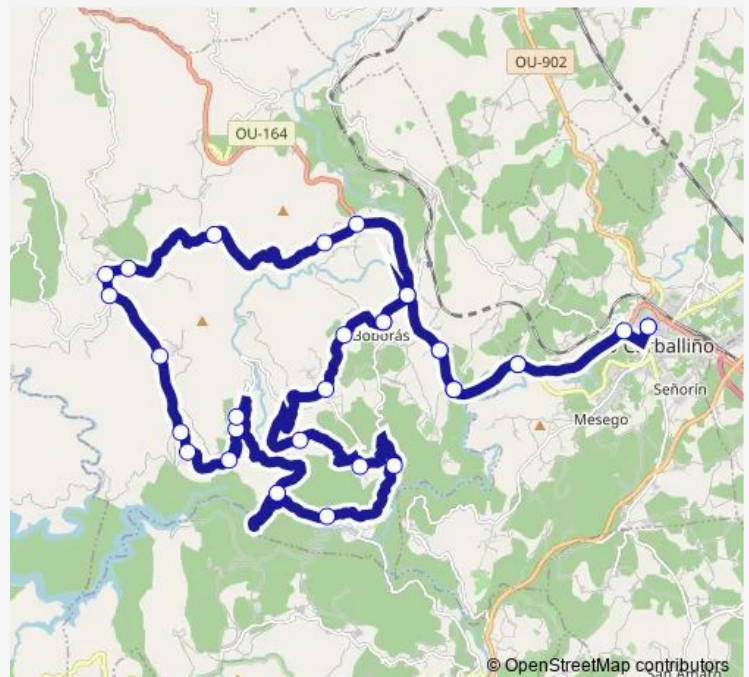

Thursday —

Friday —

Saturday —

Sunday —

Route info

Direction: Carballiño E.A.

Stops: 32

Trip Duration: 1 hour 4 min

Saturday —

Sunday —

Route info

Direction: Carballiño E.A.

Stops: 32

Trip Duration: 1 hour 4 min

Boborás

Almuzara