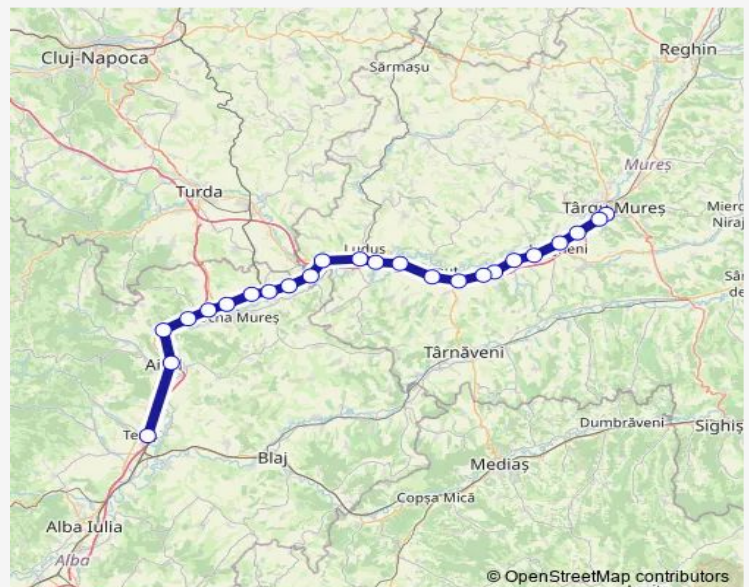

Route info

Direction: Târgu Mureş

Stops: 24

Trip Duration: 2 hour 34 min

Unirea hc.

Unirea Hm.

Decea h.

Mirăslău h.