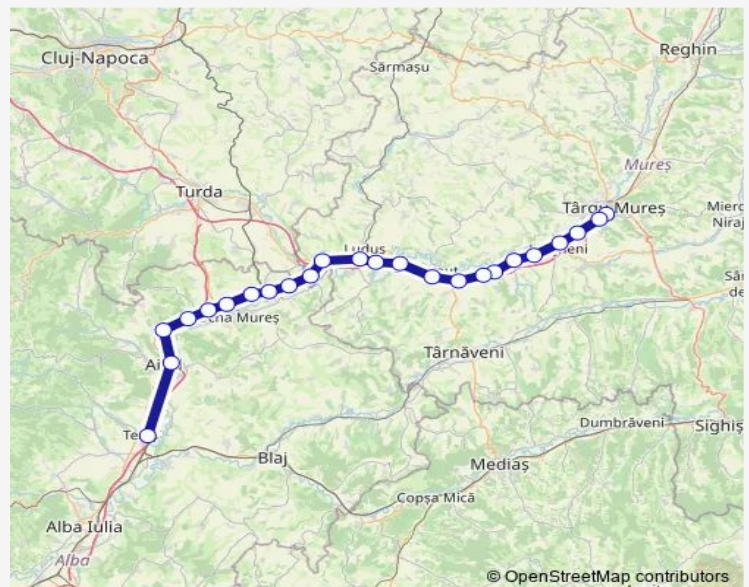

Târgu Mureş — Teiuş

Monday 22:40

Tuesday 22:40

Wednesday 22:40

Thursday 22:40

Friday 22:40

Saturday 22:40

Sunday 22:40

Route info

Direction: Târgu Mureş

Stops: 24

Trip Duration: 2 hour 34 min

Unirea hc.

Unirea Hm.

Decea h.

Mirăslău h.