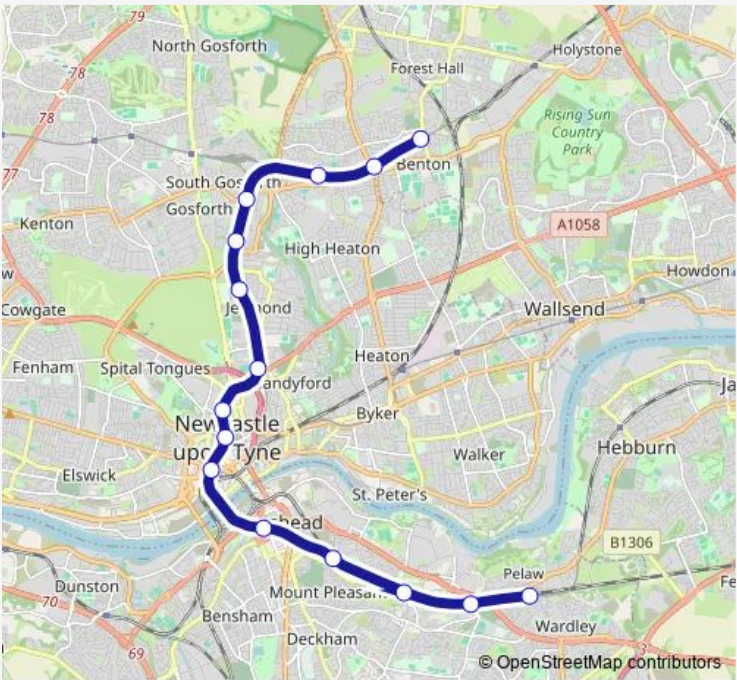

# Metro YEL Pelaw (Tyne and Wear Metro Station) - Benton (Tyne and Wear Metro Station)

[Go to website](#)

**Direction**  
 Pelaw (Tyne and Wear Metro Station) — Benton (Tyne and Wear Metro Station)

15 stops

[Open route schedule](#)

- Pelaw (Tyne and Wear Metro Station)
- Heworth (Tyne and Wear Metro Station)
- Felling (Tyne and Wear Metro Station)
- Gateshead Stadium (Tyne and Wear Metro Station)
- Gateshead (Tyne and Wear Metro Station)
- Central Station (Tyne and Wear Metro Station)
- Monument (Tyne and Wear Metro Station)
- Haymarket (Tyne and Wear Metro Station)
- Jesmond (Tyne and Wear Metro Station)
- West Jesmond (Tyne and Wear Metro Station)
- Iford Road (Tyne and Wear Metro Station)
- South Gosforth (Tyne and Wear Metro Station)
- Longbenton (Tyne and Wear Metro Station)
- Four Lane Ends (Tyne and Wear Metro Station)
- Benton (Tyne and Wear Metro Station)

Route schedule  
 Pelaw (Tyne and Wear Metro Station) — Benton (Tyne and Wear Metro Station)

Monday	00:07
Tuesday	00:07
Wednesday	00:07
Thursday	00:07
Friday	00:07
Saturday	00:07
Sunday	00:07

**Route info**

Direction: Pelaw (Tyne and Wear Metro Station)

Stops: 15

Trip Duration: 0 hour 27 min

■ YEL — Pelaw (Tyne and Wear Metro Station) - Benton (Tyne and Wear Metro Station) **BusMaps**

YEL Metro time schedules and route maps are available in an offline PDF at [busmaps.com](https://busmaps.com). Use the [busmaps.com](https://busmaps.com) website to see live bus times, train schedule or subway schedule, and step-by-step directions for all public transit in Newcastle upon Tyne