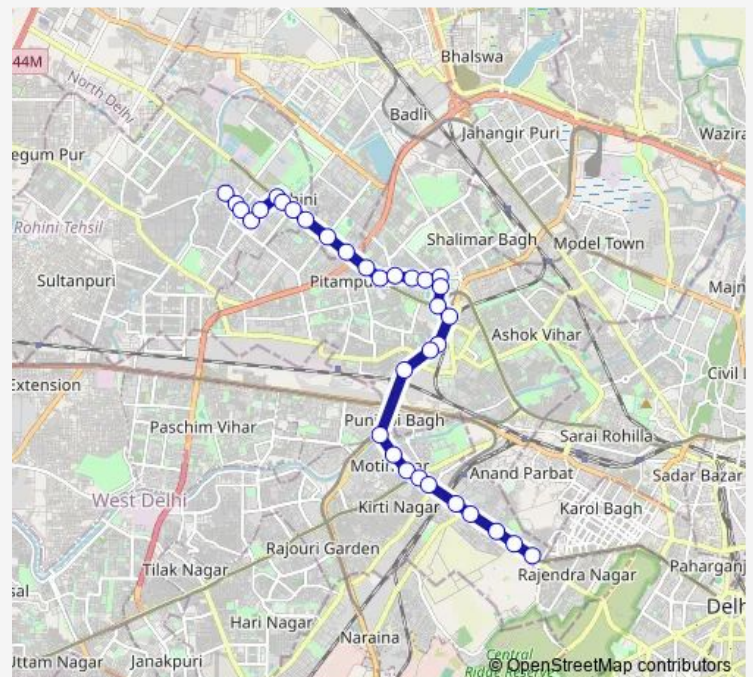

Thursday 05:12-21:47

Friday 05:12-21:47

Saturday 05:12-21:47

Sunday 05:12-21:47

Route info

Direction: Rithala Village

Stops: 33

Trip Duration: 0 hour 59 min