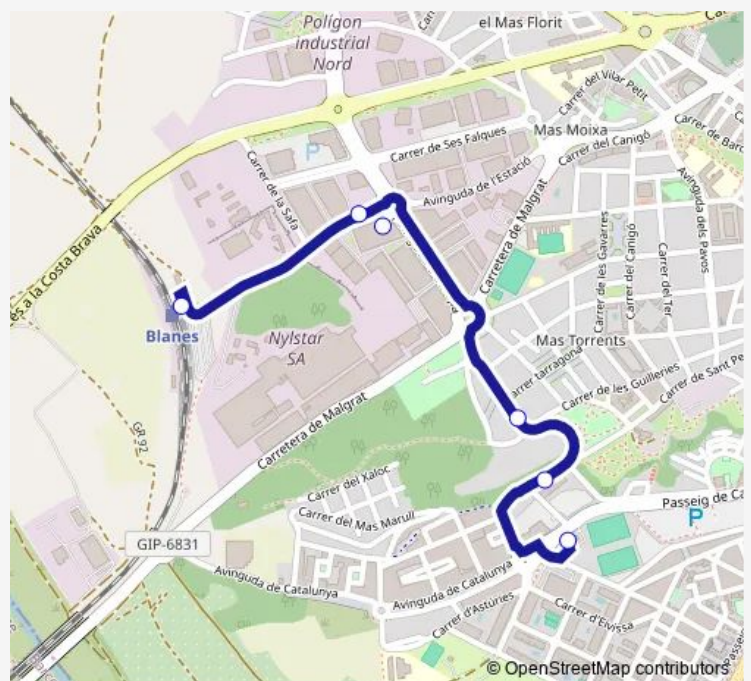

AV. Europa I

Avenida Europa 2

Rta. Locomotora (Dir.Est)

Renfe Blanes

Route schedule

Terminal BUS Blanes (Ext) — Renfe Blanes

Monday	06:54-22:15
Tuesday	06:54-22:15
Wednesday	06:54-22:15
Thursday	06:54-22:15
Friday	06:54-22:15
Saturday	06:54-22:15
Sunday	06:54-22:15

Route info

Direction: Terminal BUS Blanes (Ext)

Stops: 6

Trip Duration: 0 hour 15 min

Direction

Anselm Clave — Terminal BUS Blanes (Int)

6 stops

[Open route schedule](#)

Monday 06:45

Tuesday 06:45

Wednesday 06:45

Thursday 06:45

Friday 06:45

Saturday 06:45

Sunday 06:45

Route info