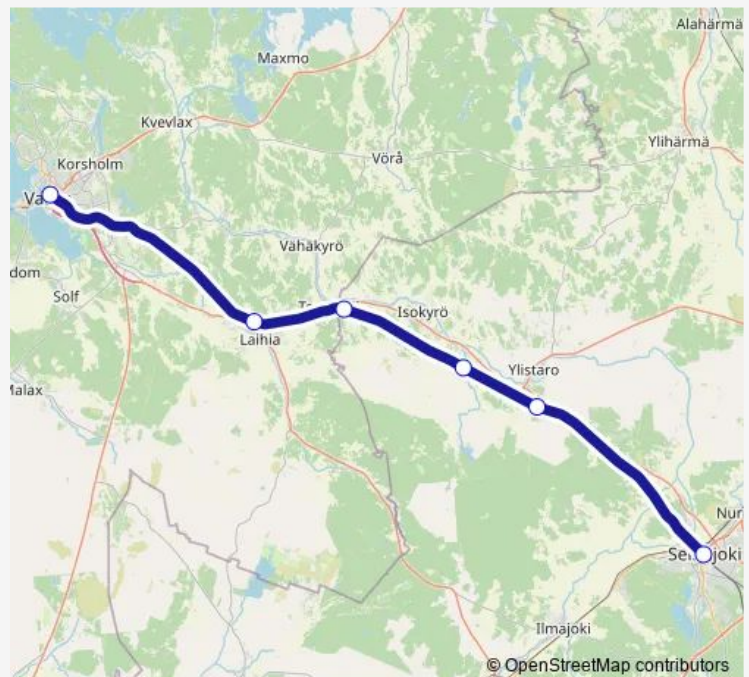

## Route schedule

Vaasa — Seinäjoki

Monday —

Tuesday 07:23

Wednesday 07:23

Thursday 07:23

Friday 07:23

Saturday —

## Route info

Direction: Vaasa

Stops: 6

Trip Duration: 0 hour 49 min

■ S 446 — Vaasa - Seinäjoki

**Direction**

undefined — undefined

0 stops