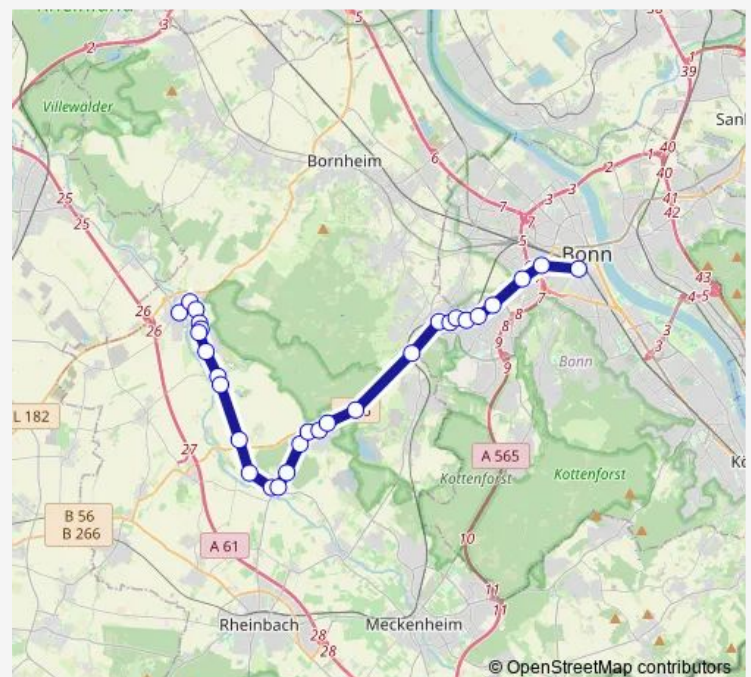

### Route info

Direction: Bonn Hbf

Stops: 29

Trip Duration: 0 hour 46 min

Swisttal Dünstekoven Waldstr.

Swisttal Heimerzheim Bundespolizei

Swisttal Heimerzheim Mühlenberg

Swisttal Heimerzheim Schillerstr.