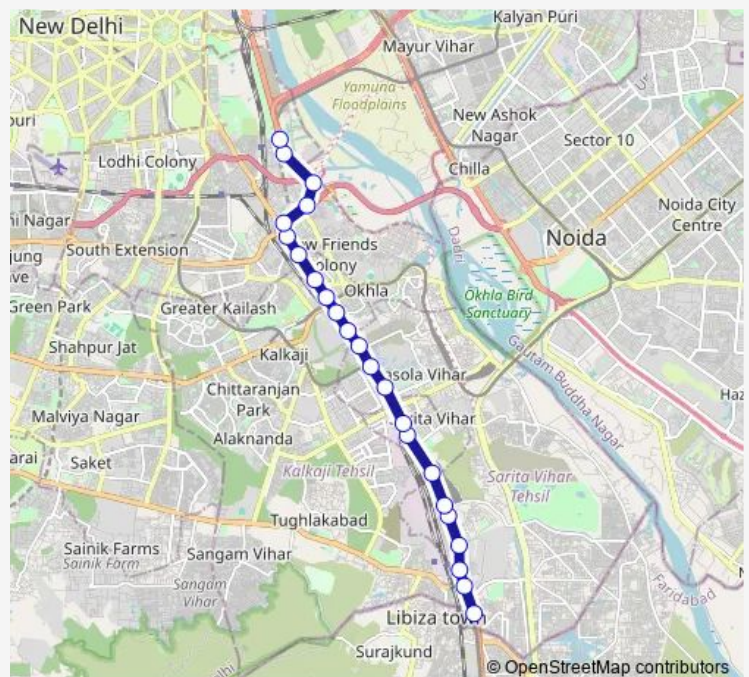

Maharani Bagh / Ashram

Maharani Bagh

Bala Sahib Gurudwara

Route schedule

Badarpur Border (T) — Sarai Kale Khan Isbt

Monday 06:10-19:55

Tuesday 06:10-19:55

Wednesday 06:10-19:55

Thursday 06:10-19:55

Friday 06:10-19:55

Saturday 06:10-19:55

Sunday 06:10-19:55

Route info

Direction: Badarpur Border (T)

Stops: 23

Trip Duration: 0 hour 49 min