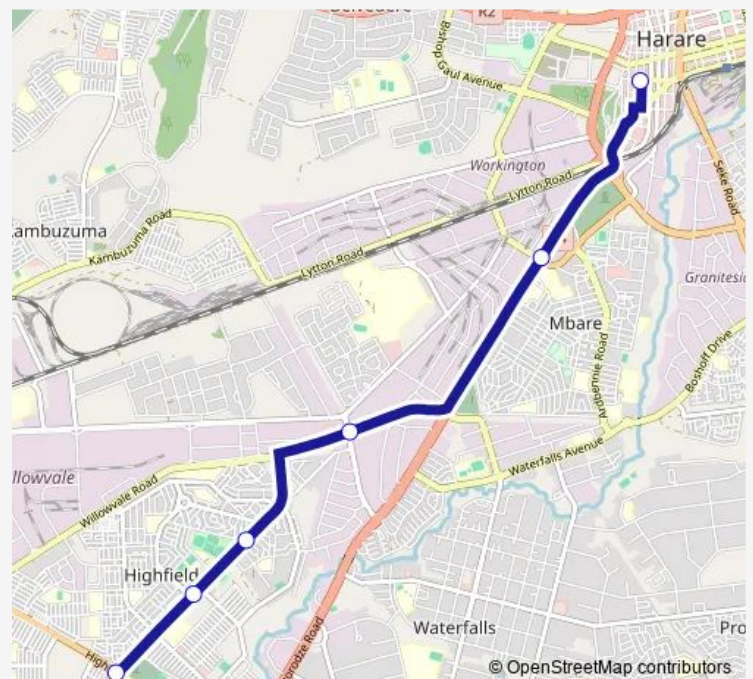

Direction

Corner High Glen Rd and Main Street — Market Square

6 stops

[Open route schedule](#)

Corner High Glen Rd and Main Street

Machipisa Hub

T-Junction, Main Street

Zesa Enterprises

ZBC Radio Zimbabwe

Market Square

Route schedule

Corner High Glen Rd and Main Street — Market Square

Monday 14:29

Tuesday 14:29

Wednesday 14:29

Thursday 14:29

Friday 14:29

Saturday 14:29

Sunday 14:29

Route info

Direction: Corner High Glen Rd and Main Street

Stops: 6

Trip Duration: 0 hour 23 min

Mapuranga Hub to Market Square