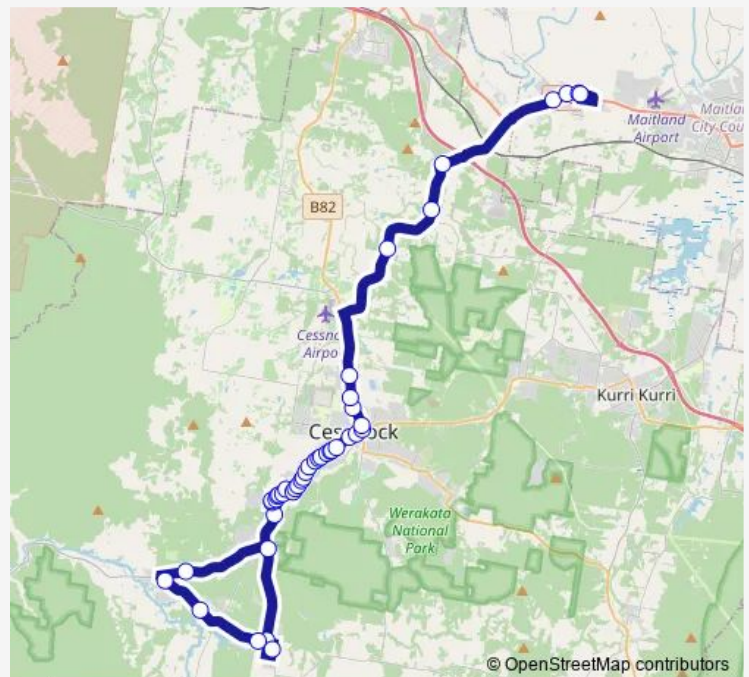

School Bus S925 All Saints College to Ellalong

[Go to website](#)

**Direction**

11 Ellalong Rd — New England Hwy After Robert Rd (Temp Stop)

43 stops

[Open route schedule](#)

- 11 Ellalong Rd
- Rugby St Opp Olney St
- Church St At Undine St
- Helena St Before Truro St
- Millfield Rd Opp Earps Rd
- Millfield Rd At Davis St
- Wollombi Rd Opp 1059
- Doyle St Opp Atkinson St
- Kendall St At Charlton St
- Charlton St After Kendall St
- Edden St At Doyle St
- Doyle St Opp Sparke St
- Carmichael Park, Sparke St
- Prince St After Sparke St
- Hetton St At Prince St
- Wollombi Rd Opp Bellbird Workers Club
- Bellbird Hotel, Wollombi Rd
- Wollombi Rd Before George St
- Wollombi Rd After Brown St
- Wollombi Rd At King St
- Wollombi Rd Before Victoria St

**Route schedule**

11 Ellalong Rd — New England Hwy After Robert Rd (Temp Stop)

Monday	07:35
Tuesday	07:35
Wednesday	07:35
Thursday	07:35
Friday	07:35
Saturday	—
Sunday	—

**Route info**

Direction: 11 Ellalong Rd

Stops: 43

Trip Duration: 1 hour 0 min

S925 — All Saints College to Ellalong

Wollombi Rd Opp Lochinvar St

Wollombi Rd Opp O'Neill St

Wollombi Rd At Wangi Av

Wollombi Rd Before Desmond St

Wollombi Rd At Francis St

## Route info

Direction: St Joseph's College, New England Hwy

Stops: 52

Trip Duration: 0 hour 55 min

Wollombi Rd Before Francis St

Wollombi Rd Opp Desmond St

Wollombi Rd At Wangi Av

Wollombi Rd After O'Neill St