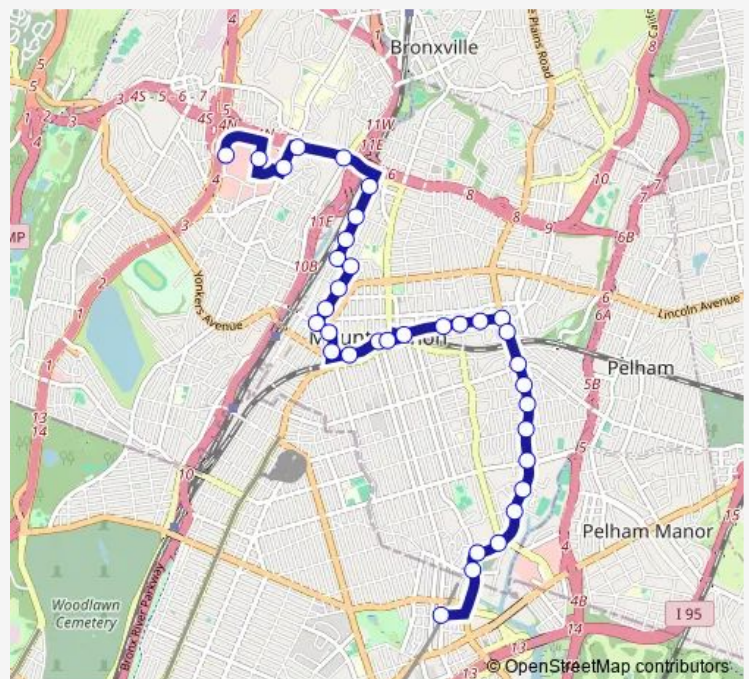

Saturday 07:40-21:45

Sunday 11:10-19:15

Route info

Direction: Cross County Center @ Macys E Lane

Stops: 35

Trip Duration: 0 hour 31 min

0055 — 55 - Bronx-MT Vernon-Yonkers

E Prospect AVE @ Claremont Ave

E Prospect AVE @ N Columbus Ave

N Columbus AVE @ Lorraine Ave

S Columbus AVE @ E 3RD St

S Columbus AVE @ Beekman Ave

S Columbus AVE @ E 4TH St

S Columbus AVE @ E 5TH St

S Columbus AVE @ E Sandford Blvd

S Columbus AVE @ E 7TH St

S Columbus AVE @ Fulton La

S Columbus AVE @ Fulton Ave

S Columbus AVE @ S 3RD Ave

S 3RD AVE @ E Kingsbridge Rd

Light ST @ Dyre Ave

Direction

Light ST @ Dyre Ave — Cross County Center @ Macys E Lane

34 stops

Saturday 07:00-17:50

Sunday 10:15-17:55

Route info

Direction: Light ST @ Dyre Ave

Stops: 34

Trip Duration: 0 hour 37 min

N Terrace AVE @ OAK St

N Terrace AVE @ Howard St