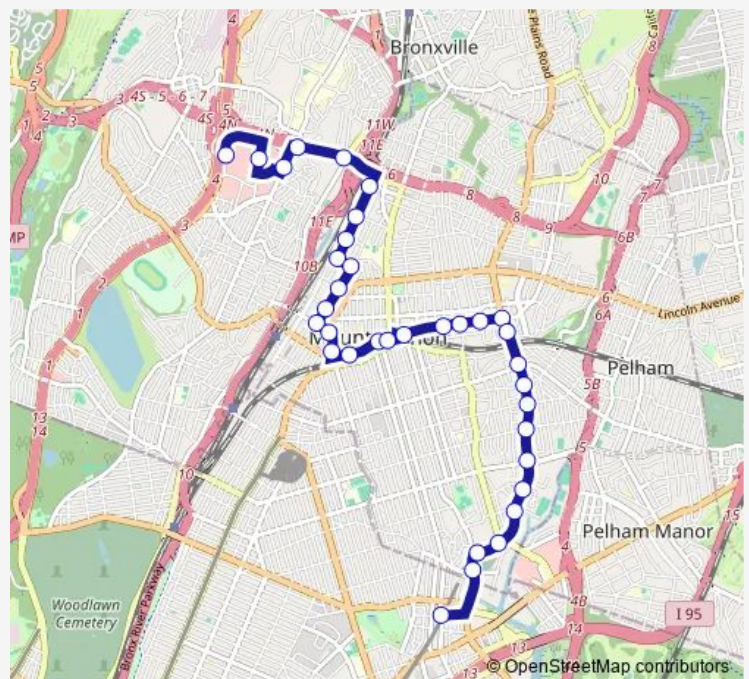

Saturday 07:40-21:45

Sunday 11:10-19:15

Route info

Direction: Cross County Center @ Macys E Lane

Stops: 35

Trip Duration: 0 hour 32 min

0055 — 55 - Bronx-MT Vernon-Yonkers

E Prospect AVE @ Claremont Ave

E Prospect AVE @ N Columbus Ave

N Columbus AVE @ Lorraine Ave

S Columbus AVE @ E 3RD St

S Columbus AVE @ Beekman Ave

S Columbus AVE @ E 4TH St

S Columbus AVE @ E 5TH St

S Columbus AVE @ E Sandford Blvd

S Columbus AVE @ E 7TH St

S Columbus AVE @ Fulton La

S Columbus AVE @ Fulton Ave

S Columbus AVE @ S 3RD Ave

S 3RD AVE @ E Kingsbridge Rd

Light ST @ Dyre Ave

Direction

Light ST @ Dyre Ave — Cross County Center @ Macys E Lane

34 stops

Saturday 07:00-17:50

Sunday 10:15-17:55

Route info

Direction: Light ST @ Dyre Ave

Stops: 34

Trip Duration: 0 hour 35 min

N Terrace AVE @ OAK St

N Terrace AVE @ Howard St