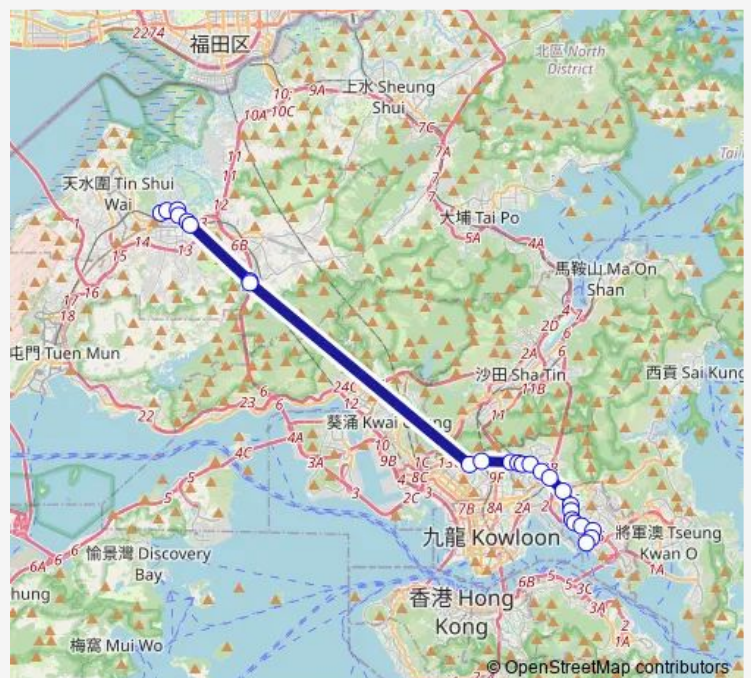

### Route info

Direction: [Kmb] Long Ping Estate BUS Terminus[[Lrtfeeder] Long Ping (BUS Terminus)][Lwb] Long Ping Estate

Stops: 25

Trip Duration: 1 hour 15 min

■ 268A — Long Ping Estate - Kwun Tong Ferry