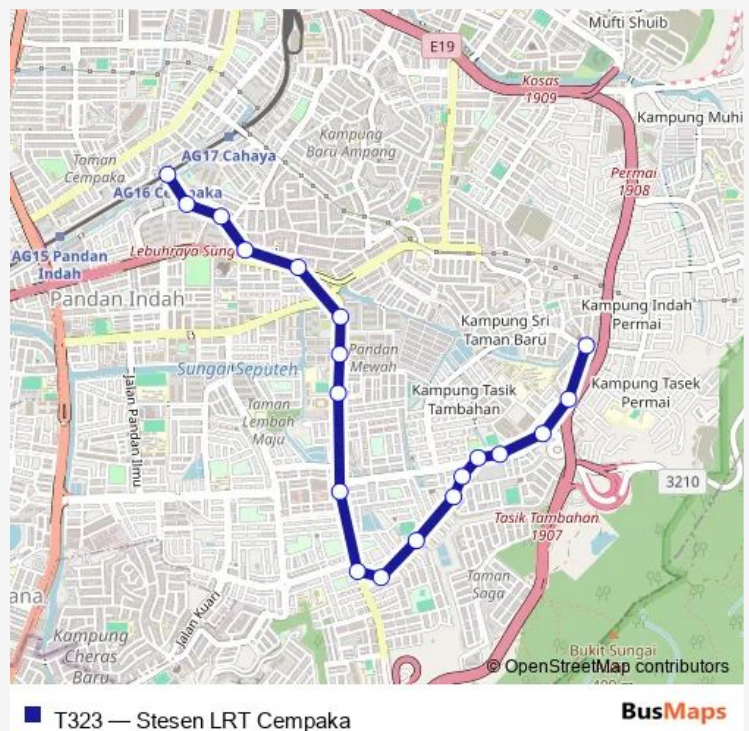

TNB Station, Jalan Taman Putera

Kedai Akuarium, Jalan Taman Putera

Simpang Taman Sri Bayu (2), Jalan Taman Putera

Dewan Kemas, Jalan Tasik Tambahan

Route schedule

Stesen LRT Cempaka — Dewan Kemas, Jalan Tasik Tambahan

| | |
|-----------|-------|
| Monday | 06:00 |
| Tuesday | 06:00 |
| Wednesday | 06:00 |
| Thursday | 06:00 |
| Friday | 06:00 |
| Saturday | 06:00 |
| Sunday | 06:00 |

Route info

Direction: Stesen LRT Cempaka

Stops: 19

Trip Duration: 17 hour 0 min

Direction

Sik Cheong, Jalan Tasik Tambahan 1 — Stesen LRT Cempaka

17 stops

[Open route schedule](#)

Sik Cheong, Jalan Tasik Tambahan 1

Tadika Kemas (2), Jalan Tasik Tambahan 1