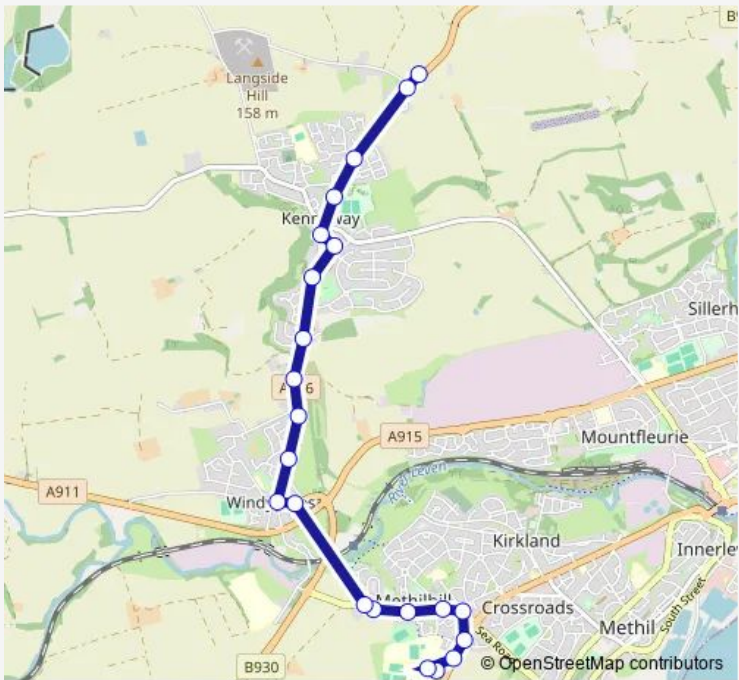

Bus LA10 Levenmouth Academy - Denhead turning circle

[Go to website](#)

**Direction**  
 Levenmouth Academy — Bus Turning Circle  
 22 stops  
[Open route schedule](#)

- Levenmouth Academy
- Levenmouth Academy
- Methilhaven Home
- Toll Avenue
- Grieve Street
- Bowling Club
- Herd Crescent
- Simon Crescent
- Ashgrove Court
- Durie Vale
- Windygates Cross
- Fernhill Drive
- Kennoway Burns -Top
- The Burns
- Sandy Brae Industrial Estate
- The Causeway
- Kennoway Shops
- New Road
- Kennoway Bowling Club
- Springbank
- Law View Gardens

Route schedule  
 Levenmouth Academy — Bus Turning Circle

Monday	15:25
Tuesday	15:25
Wednesday	14:35
Thursday	14:35
Friday	14:35
Saturday	—
Sunday	—

Route info  
 Direction: Levenmouth Academy  
 Stops: 22  
 Trip Duration: 0 hour 32 min

■ LA10 — Levenmouth Academy - Denhead turning circle **BusMaps**

**Direction**

Bus Turning Circle — Levenmouth Academy

19 stops

[Open route schedule](#)

Bus Turning Circle

Law View Gardens

Springbank

## Route info

Direction: Bus Turning Circle

Stops: 19

Trip Duration: 0 hour 20 min

LA10 Bus time schedules and route maps are available in an offline PDF at [busmaps.com](http://busmaps.com). Use the [busmaps.com](http://busmaps.com) website to see live bus times, train schedule or subway schedule, and step-by-step directions for all public transit in Glenrothes