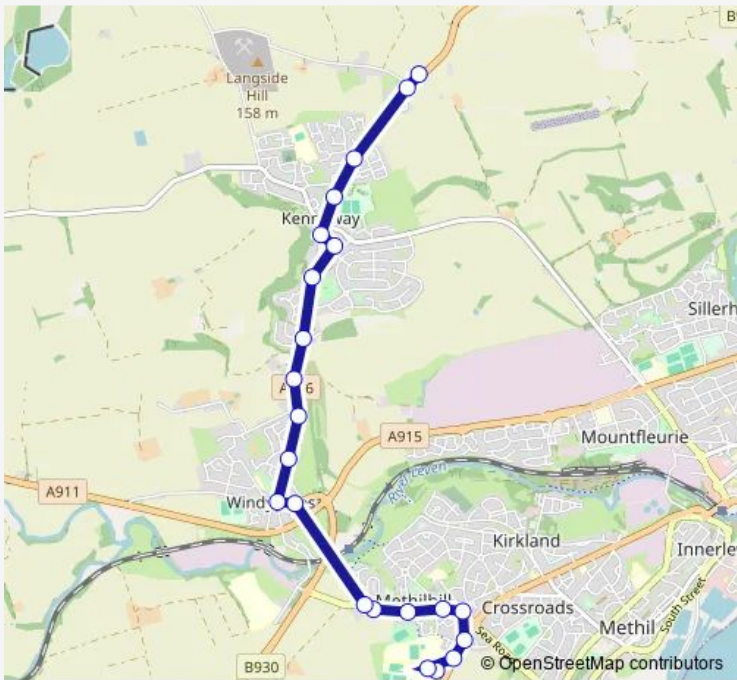

Bus LA10 Levenmouth Academy - Denhead turning circle

[Go to website](#)

Direction
 Levenmouth Academy — Bus Turning Circle
 22 stops
[Open route schedule](#)

- Levenmouth Academy
- Levenmouth Academy
- Methilhaven Home
- Toll Avenue
- Grieve Street
- Bowling Club
- Herd Crescent
- Simon Crescent
- Ashgrove Court
- Durie Vale
- Windygates Cross
- Fernhill Drive
- Kennoway Burns -Top
- The Burns
- Sandy Brae Industrial Estate
- The Causeway
- Kennoway Shops
- New Road
- Kennoway Bowling Club
- Springbank
- Law View Gardens

Route schedule
 Levenmouth Academy — Bus Turning Circle

Monday	15:25
Tuesday	15:25
Wednesday	14:35
Thursday	14:35
Friday	14:35
Saturday	—
Sunday	—

Route info
 Direction: Levenmouth Academy
 Stops: 22
 Trip Duration: 0 hour 32 min

LA10 — Levenmouth Academy - Denhead turning circle **BusMaps**

Direction

Bus Turning Circle — Levenmouth Academy

19 stops

[Open route schedule](#)

Bus Turning Circle

Law View Gardens

Springbank

Route schedule

Bus Turning Circle — Levenmouth Academy

Monday 08:10

Tuesday 08:10

Wednesday 08:10

Thursday 08:10

Friday 08:10

Saturday —