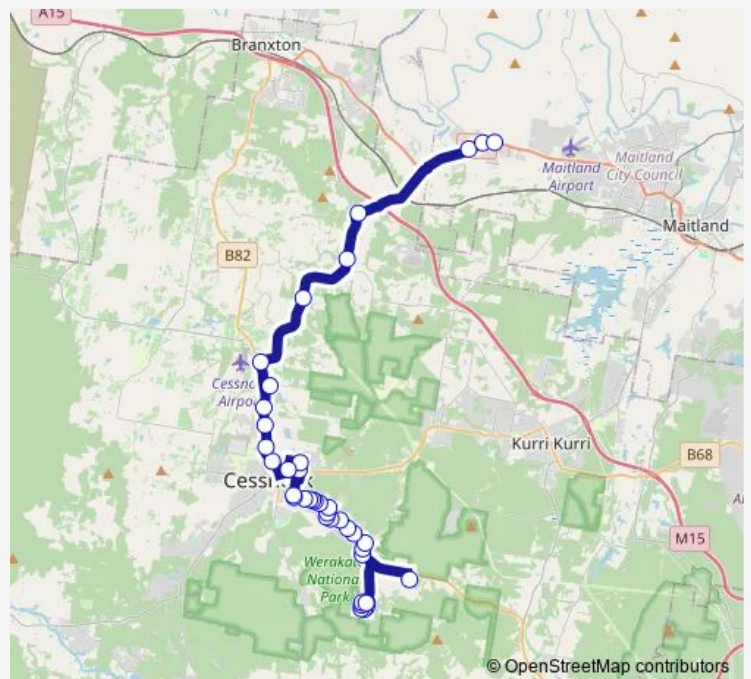

School Bus S922 Elrington to All Saints College via Abernethy

[Go to website](#)

Direction

Elrington Dr At Jacaranda Gr — St Joseph's College, New England Hwy

40 stops

[Open route schedule](#)

- Elrington Dr At Jacaranda Gr
- Ferguson St Opp Knox St
- Ferguson St Opp Murray St
- Stuart St After Ferguson St
- Stuart St At Munro St
- Munro St At Murray St
- Munro St Opp Knox St
- Knox St At Ferguson St
- Lake Rd Opp Pokolbin St
- Allandale St Before Mulbring St
- Kearsley Public School, Caledonia St
- Caledonia St After Ellalong St
- Caledonia St Opp Ellalong St
- Greta St Opp Gordon Williams Memorial Cemetery
- Greta St Opp Penniment St
- Greta St At Colliery St
- Colliery St At Aberdare Rd
- Northcote St After Colliery St
- Northcote St At Kearsley St
- Northcote St At Pokolbin St

Route schedule

Elrington Dr At Jacaranda Gr — St Joseph's College, New England Hwy

Monday	07:30
Tuesday	07:30
Wednesday	07:30
Thursday	07:30
Friday	07:30
Saturday	—
Sunday	—

Route info

Direction: Elrington Dr At Jacaranda Gr

Stops: 40

Trip Duration: 1 hour 5 min

S922 — Elrington to All Saints College via Abernethy

73 Northcote St

Northcote St At Mulbring St

Northcote St At Curry St

Northcote St At Quarrybylong St

Quarrybylong St After Hall St

Carroll Av After Maitland Rd

Carroll Av At Anzac Av

Ferguson St Opp Blackwood Av

Jurd St At Allandale Rd

Calvary Cessnock Retirement Community, Wine Country Dr

Allandale Rd Before O'Connors Rd

12 Wine Country Dr