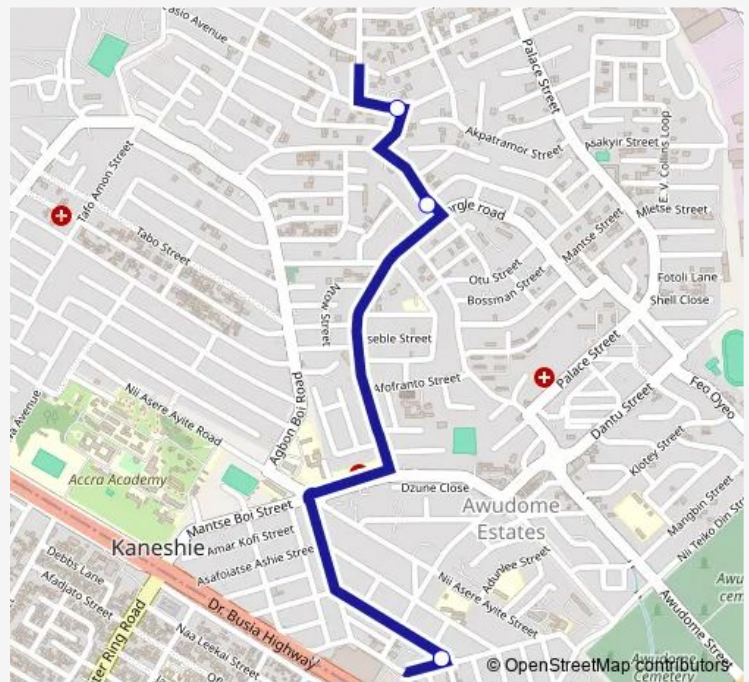

Friday 10:21

Saturday 10:21

Sunday 10:21

Route info

Direction: St John's 452

Stops: 4

Trip Duration: 0 hour 11 min

449a — Null