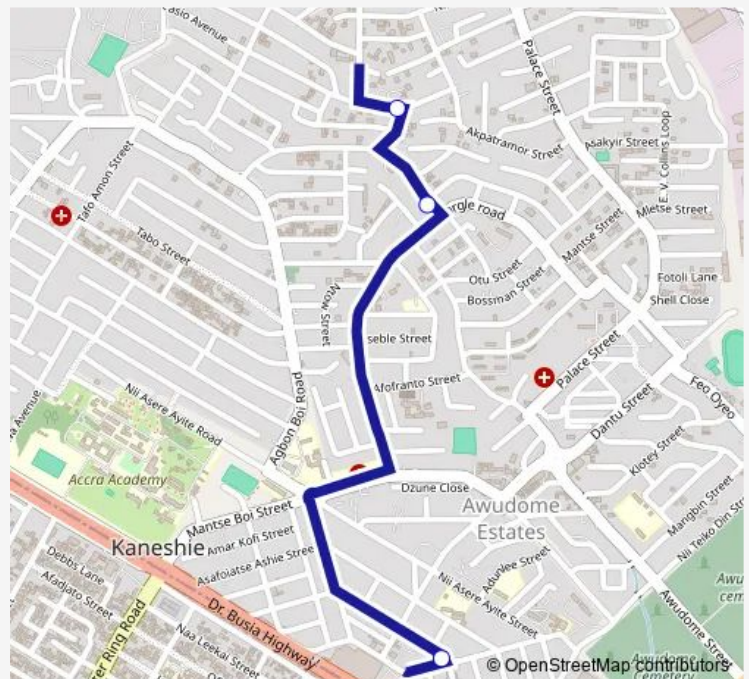

Friday 10:21

Saturday 10:21

Sunday 10:21

Route info

Direction: St John's 452

Stops: 4

Trip Duration: 0 hour 11 min

449A — Null