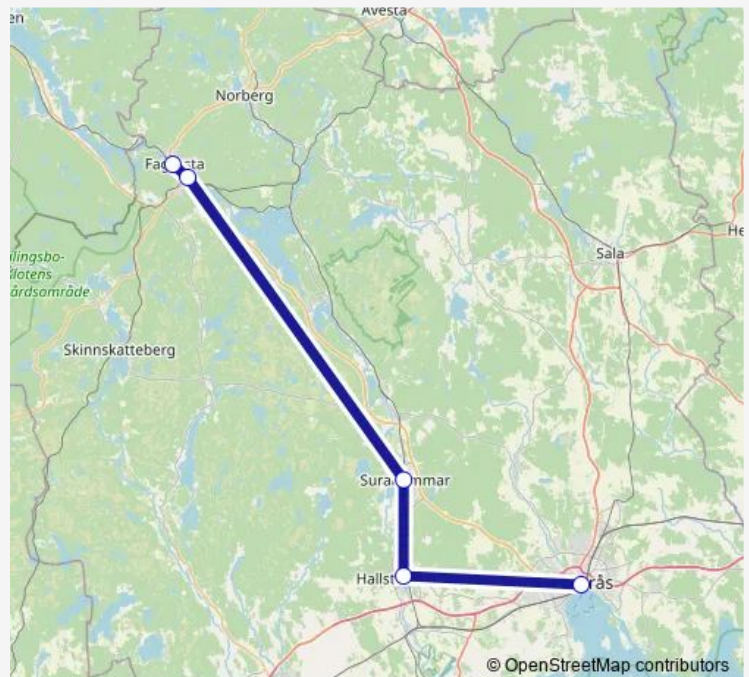

Long Distance Trains 8050

[Go to website](#)**Direction**

Västerås Centralstation — Fagersta Norra station

5 stops

[Open route schedule](#)

Västerås Centralstation

Hallstahammar station

Surahammar station

Fagersta Centralstation

Fagersta Norra station

Route schedule

Västerås Centralstation — Fagersta Norra station

Monday	16:19
Tuesday	16:19
Wednesday	16:19
Thursday	16:19
Friday	16:19
Saturday	—
Sunday	—

Route info

Direction: Västerås Centralstation

Stops: 5

Trip Duration: 1 hour 8 min

■ 8050

BusMaps

8050 Long Distance Trains time schedules and route maps are available in an offline PDF at busmaps.com. Use the busmaps.com website to see live bus times, train schedule or subway schedule, and step-by-step directions for all public transit in Fagersta