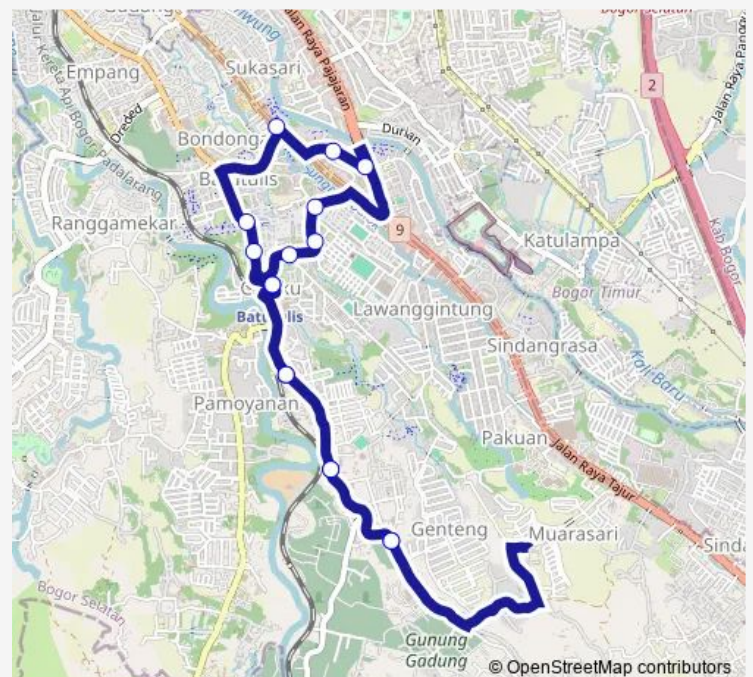

Puskesmas Cipaku

Jl. Cipaku

Suaka Peninggalan Sejarah & Purbakala

Puskesmas Batu Tulis

Jl. Batu Tulis

Monumen Pungli

Jl. Sukasari

SDN Laanggantung 2

SDN Laanggantung 1

Jl. Sekip

Jl. Cipaku

Puskesmas Cipaku

SDN Cipaku 01

TPU Gunung Gadung

Route schedule

TPU Gunung Gadung — TPU Gunung Gadung

Route info

Direction: TPU Gunung Gadung

Stops: 16

Trip Duration: 0 hour 15 min

AK-27

BusMaps

AK-27 Bus time schedules and route maps are available in an offline PDF at busmaps.com. Use the busmaps.com website to see live bus times, train schedule or subway schedule, and step-by-step directions for all public transit in Cibinong