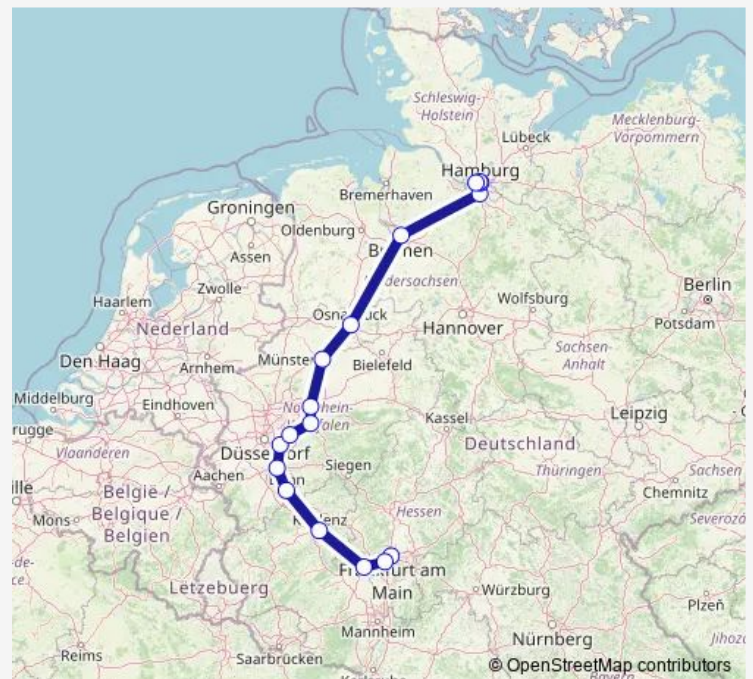

Rail ICE 922

[Go to website](#)

Direction

Frankfurt(Main)Hbf — Hamburg-Altona

17 stops

[Open route schedule](#)

Frankfurt(Main)Hbf

Frankfurt(M) Flughafen Fernbf

Mainz Hbf

Koblenz Hbf

Bonn Hbf

Köln Hbf

Solingen Hbf

Wuppertal Hbf

Hagen Hbf

Dortmund Hbf

Münster(Westf)Hbf

Osnabrück Hbf

Bremen Hbf

Hamburg-Harburg

Hamburg Hbf

Hamburg Dammtor

Hamburg-Altona

Route schedule

Frankfurt(Main)Hbf — Hamburg-Altona

Monday	15:44
Tuesday	15:44
Wednesday	15:44
Thursday	15:44
Friday	15:44
Saturday	—
Sunday	—

Route info

Direction: Frankfurt(Main)Hbf

Stops: 17

Trip Duration: 6 hour 45 min