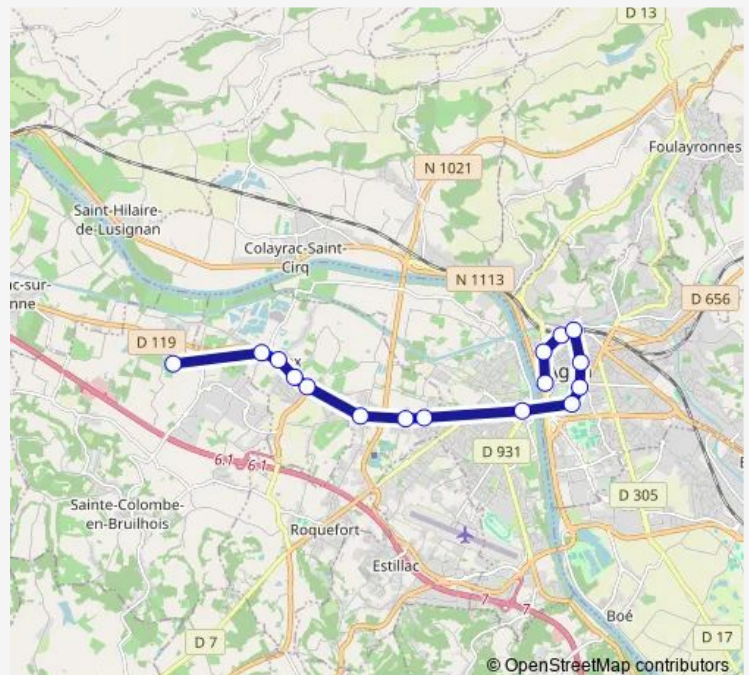

Pont de Lassalle

Charmilles

Les Vergers

Brax Mairie

Sabathé

Goulard Place

Route schedule

Commissariat — Goulard Place

Monday —

Tuesday —

Wednesday 12:10

Thursday —

Friday —

Saturday —

Sunday —

Route info

Direction: Commissariat

Stops: 16

Trip Duration: 0 hour 39 min

LS336 — Ligne Scolaire 336

Direction

Commissariat — Serignac Ecole

20 stops

[Open route schedule](#)

Monday 07:00

Tuesday 07:00

Wednesday 07:00

Thursday 07:00

Friday 07:00

Saturday —

Sunday —

Route info