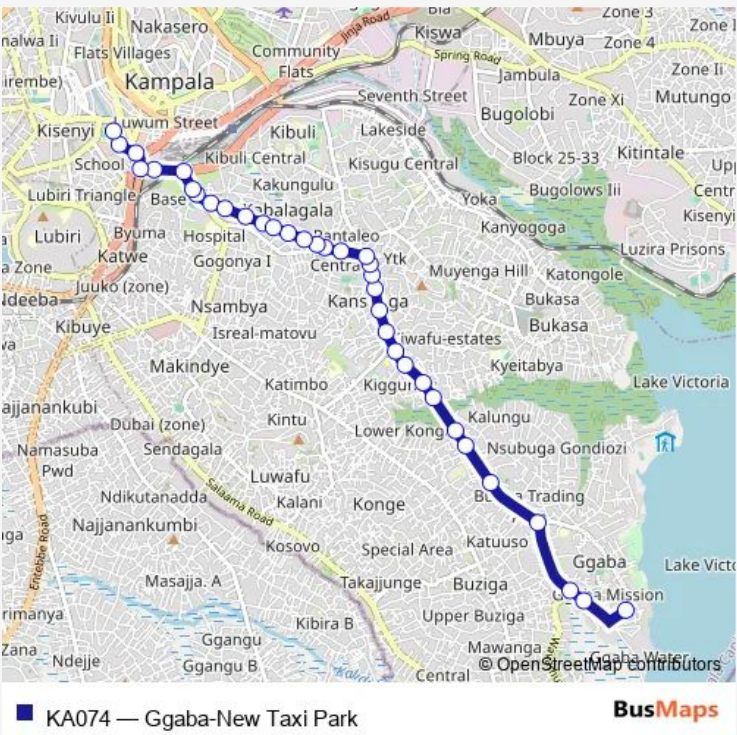

# Bus KA074 Ggaba-New Taxi Park

[Go to website](#)

**Direction**  
 Ggaba — Cooper Complex Taxi Park - Owino Parkyard Market  
 35 stops  
[Open route schedule](#)

- Ggaba
- Ggaba Rd 1
- Wavamuno Stage - Ggaba Rd
- Bunga-kauku
- Bunga Church
- Tiny Tots Daycare
- Eucalyptus - Soya
- Gospel Light
- Bunga Kansanga Swamp
- Makanga
- Didis - Kampala International University of East Africa
- Zara Internet Cafe - Kansanga
- Kobil Kampala International University
- K.I.U. Hostels
- Kampala International University Main Gate
- Centenary Bank
- Tools & Machinery House - Kabalagala Police Station
- Capital Club - Kabalagaba
- Kabalagala
- Kabalagala - Kings Gate Mall
- Petro Station (Ggaba Road)

**Route schedule**  
 Ggaba — Cooper Complex Taxi Park - Owino Parkyard Market

Monday	06:30-19:00
Tuesday	06:30-19:00
Wednesday	06:30-19:00
Thursday	06:30-19:00
Friday	06:30-19:00
Saturday	06:30-19:00
Sunday	06:30-19:00

**Route info**  
 Direction: Ggaba  
 Stops: 35  
 Trip Duration: 0 hour 54 min

Embassy Plaza

American Embassy - Cavendish University

Dfcu Bank (Ggaba Road)

Nsambya Police Barracks - St. Peter's Primary School

Total (Ggaba Road)

Central View Hotel - Kasasiro

Sharing Youth Centre

Kasaawe Police Post - Hared Petrol Station

Railway - Clock Tower

Gapco - Post Office (Nsambya Rd)

Clock Tower

Shoprite - Total Petrol Station (Ben Kiawanuka St)