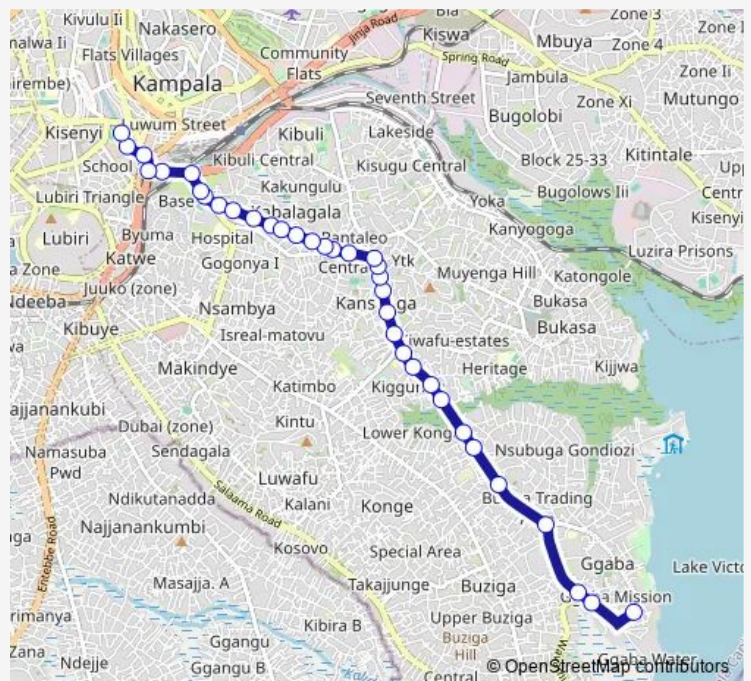

### Direction

Ggaba — Cooper Complex Taxi Park - Owino Parkyard Market

35 stops

[Open route schedule](#)

- Ggaba
- Ggaba Rd 1
- Wavamuno Stage - Ggaba Rd
- Bunga-kauku
- Bunga Church
- Tiny Tots Daycare
- Eucalyptus - Soya
- Gospel Light
- Bunga Kansanga Swamp
- Makanga
- Didis - Kampala International University of East Africa
- Zara Internet Cafe - Kansanga
- Kobil Kampala International University
- K.I.U. Hostels
- Kampala International University Main Gate
- Centenary Bank
- Tools & Machinery House - Kabalagala Police Station
- Capital Club - Kabalagala
- Kabalagala
- Kabalagala - Kings Gate Mall
- Petro Station (Ggaba Road)

### Route schedule

Ggaba — Cooper Complex Taxi Park - Owino Parkyard Market

Monday	06:30-19:00
Tuesday	06:30-19:00
Wednesday	06:30-19:00
Thursday	06:30-19:00
Friday	06:30-19:00
Saturday	06:30-19:00
Sunday	06:30-19:00

### Route info

Direction: Ggaba

Stops: 35

Trip Duration: 0 hour 59 min

**Ka074 — Ggaba-New Taxi Park**

Embassy Plaza

American Embassy - Cavendish University

Dfcu Bank (Ggaba Road)

Nsambya Police Barracks - St. Peter's Primary School

Total (Ggaba Road)

Central View Hotel - Kasasiro

Sharing Youth Centre

Kasaawe Police Post - Hared Petrol Station

Railway - Clock Tower

Gapco - Post Office (Nsambya Rd)