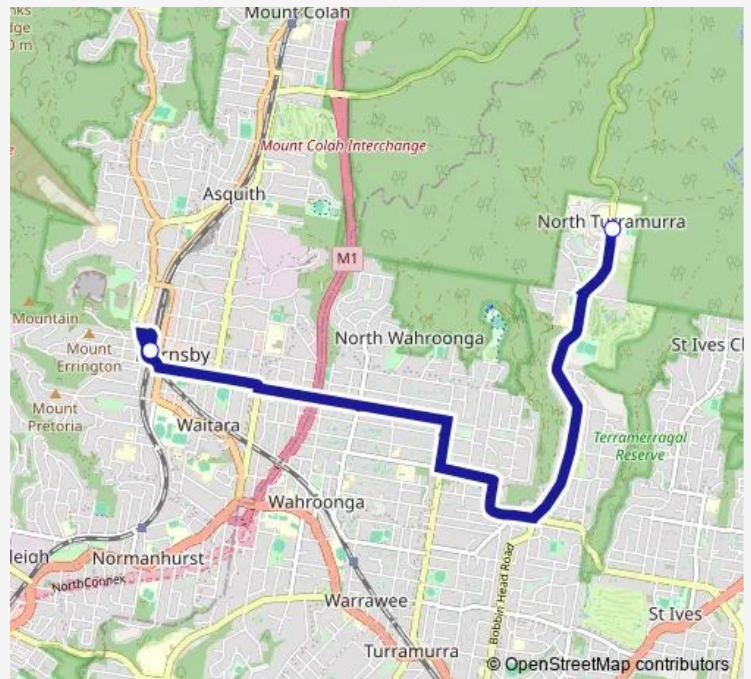

School Bus 9029 Kuringai HS to Hornsby Station

[Go to website](#)

Direction

Ku-ring-gai Creative Arts High School, Bobbin Head Rd — Hornsby Station, Stand C

2 stops

[Open route schedule](#)

Ku-ring-gai Creative Arts High School, Bobbin Head Rd

Hornsby Station, Stand C

Route schedule

Ku-ring-gai Creative Arts High School, Bobbin Head Rd — Hornsby Station, Stand C

Monday	15:38
Tuesday	15:38
Wednesday	15:38
Thursday	15:38
Friday	—
Saturday	—
Sunday	—

Route info

Direction: Ku-ring-gai Creative Arts High School, Bobbin Head Rd

Stops: 2

Trip Duration: 0 hour 24 min

9029 School Bus time schedules and route maps are available in an offline PDF at busmaps.com. Use the busmaps.com website to see live bus times, train schedule or subway schedule, and step-by-step directions for all public transit in Hornsby