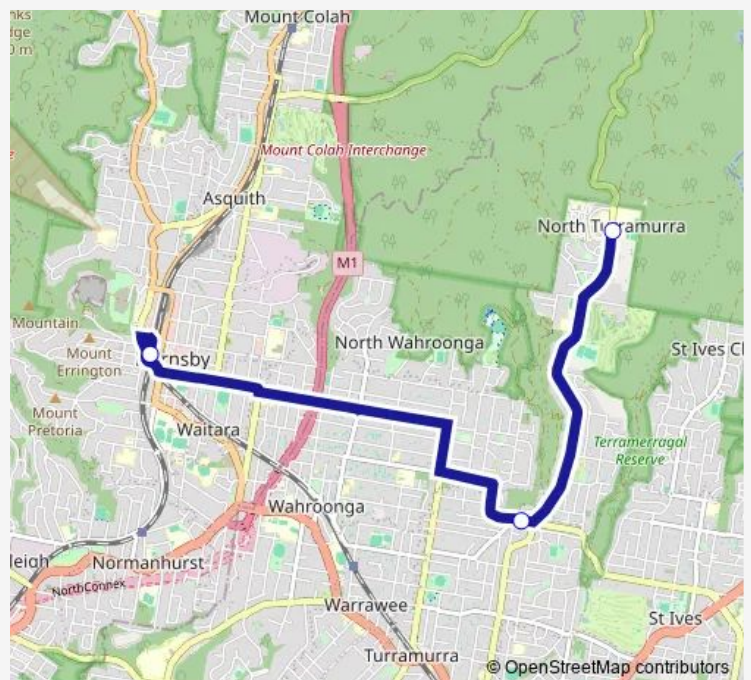

School Bus 9029 Kuringai HS to Hornsby Station

[Go to website](#)**Direction**

Ku-Ring-Gai Creative Arts High School, Bobbin Head Rd
— Hornsby Station, Stand C

3 stops

[Open route schedule](#)

Ku-Ring-Gai Creative Arts High School, Bobbin Head Rd

Burns Rd Before The Chase Rd

Hornsby Station, Stand C

Route schedule

Ku-Ring-Gai Creative Arts High School, Bobbin Head Rd
— Hornsby Station, Stand C

Monday	15:38
Tuesday	15:38
Wednesday	15:38
Thursday	15:38
Friday	15:38
Saturday	—
Sunday	—

Route info

Direction: Ku-Ring-Gai Creative Arts High School, Bobbin Head Rd

Stops: 3

Trip Duration: 0 hour 23 min

9029 School Bus time schedules and route maps are available in an offline PDF at busmaps.com. Use the busmaps.com website to see live bus times, train schedule or subway schedule, and step-by-step directions for all public transit in Sydney