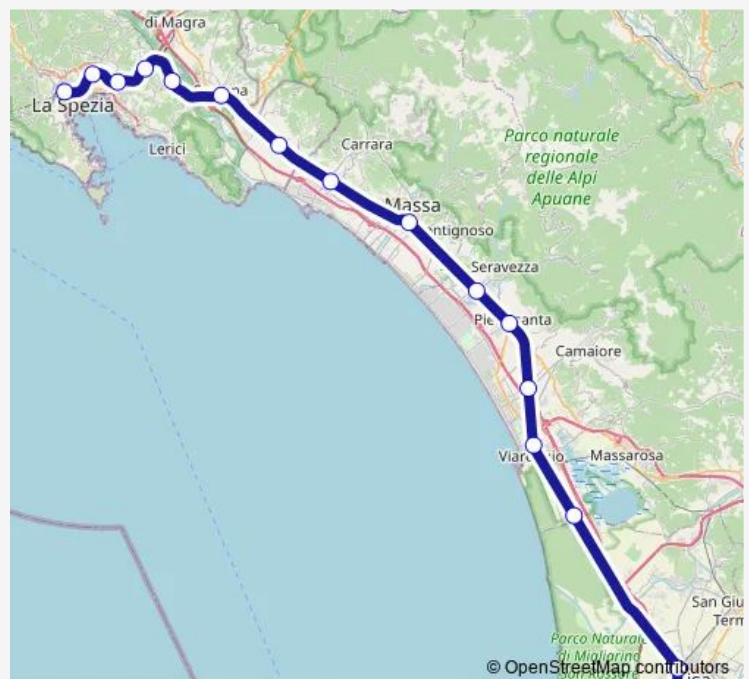

Thursday 07:12-07:15

Friday 07:12-07:15

Saturday 07:12-07:15

Sunday 07:12

Route info

Direction: La Spezia C.

Stops: 14

Trip Duration: 1 hour 15 min

(Ge) La Spezia - Pisa

Direction

La Spezia C. — Genova Brignole

20 stops

[Open route schedule](#)

La Spezia C.

Riomaggiore

Monterosso