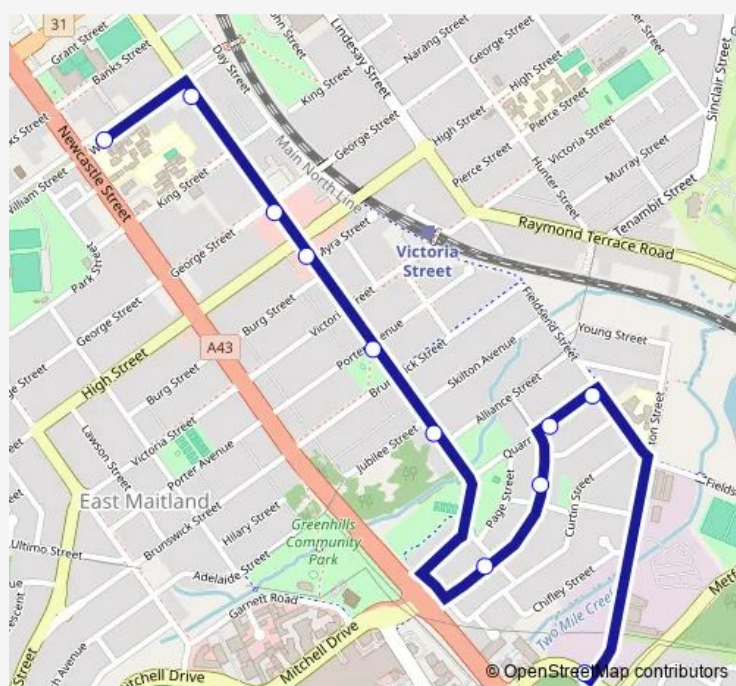

School Bus 2553 Eastville to East Maitland Ps

[Go to website](#)

Direction

Chelmsford Dr At Turton St — East Maitland Public School, William St

11 stops

[Open route schedule](#)

Chelmsford Dr At Turton St

Quarry St At Fieldsend St

Quarry St At Bruce St

Bruce St At Hughes St

Bruce St After Bray St

Lawes St Opp Alliance St

Cooney Park, Lawes St

East Maitland Post Office, Lawes St

Lawes St At George St

Lawes St Before William St

East Maitland Public School, William St

Route schedule

Chelmsford Dr At Turton St — East Maitland Public School, William St

Monday 08:45

Tuesday 08:45

Wednesday 08:45

Thursday 08:45

Friday 08:45

Saturday —

Sunday —

Route info

Direction: Chelmsford Dr At Turton St

Stops: 11

Trip Duration: 0 hour 13 min

2553 — Eastville to East Maitland Ps

2553 School Bus time schedules and route maps are available in an offline PDF at busmaps.com. Use the busmaps.com website to see live bus times, train schedule or subway schedule, and step-by-step directions for all public transit in Maitland