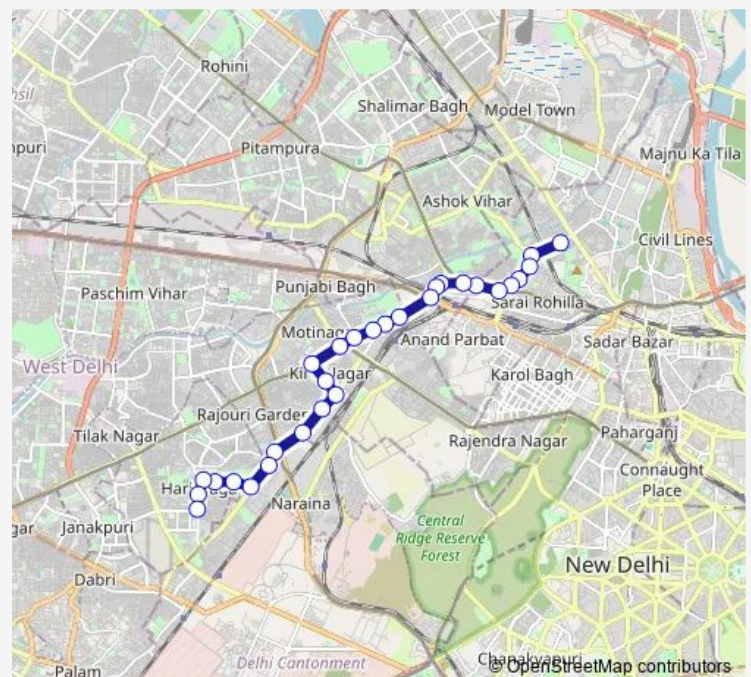

### Route schedule

Shakti Nagar Nangia Park — Hari Nagar Shaheed Pawan Sahni Chowk

Monday 05:20-20:32

Tuesday 05:20-20:32

Wednesday 05:20-20:32

Thursday 05:20-20:32

Friday 05:20-20:32

Saturday 05:20-20:32

Sunday 05:20-20:32

### Route info

Direction: Shakti Nagar Nangia Park

Stops: 29

Trip Duration: 0 hour 49 min

108aup

BusMaps

Mayapuri Depot Crossing

Government Press