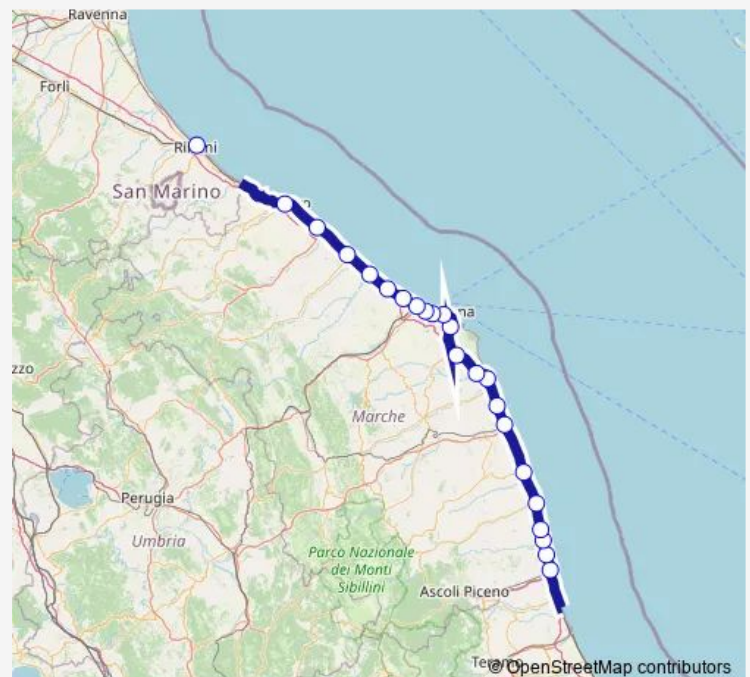

Friday 06:25

Saturday 06:25

Sunday 06:25

Route info

Direction: Porto d'Ascoli

Stops: 23

Trip Duration: 1 hour 41 min

■ 9806b — Da Pescara Centrale a Milano Centrale