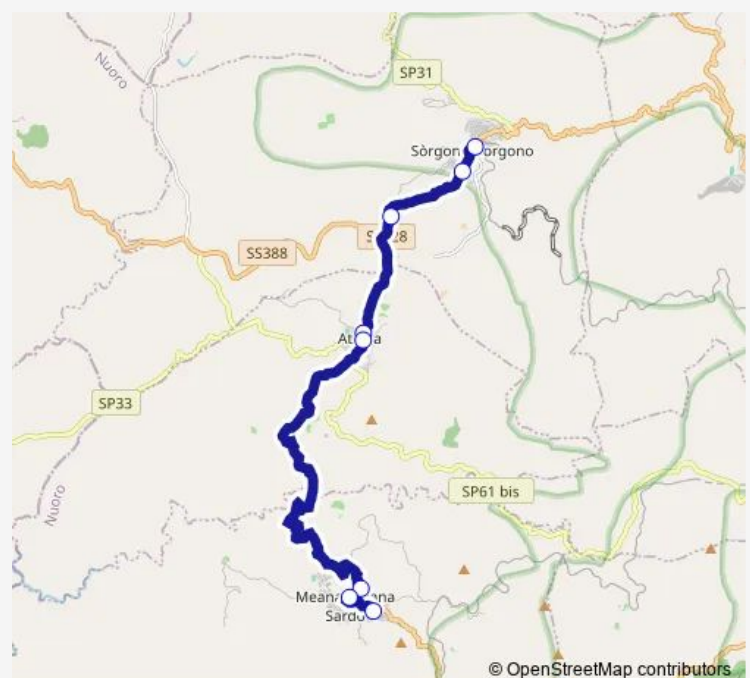

Monday 07:05-14:45

Tuesday 07:05-14:45

Wednesday 07:05-14:45

Thursday 07:05-14:45

Friday 07:05-14:45

Saturday 07:05-14:45

Sunday —

Route info

Direction: Meana Sardo Caseificio

Stops: 8

Trip Duration: 0 hour 22 min

■ Linea 9142 — Sorgono - Atzara - Aritzo

Direction

Sorgono Piazza Vittoria-Chiesa — Meana Sardo Caseificio

8 stops

[Open route schedule](#)

Sorgono Piazza Vittoria-Chiesa

Sorgono Ospedale SAN Camillo

SS 128 Ponte Tittiri

Atzara Bivio Samugheo

Atzara VIA Vittorio Emanuele Fr.27

Meana Sardo VIA Roma 155

Meana Sardo Piazza Maxia

Meana Sardo Caseificio

Route schedule

Sorgono Piazza Vittoria-Chiesa — Meana Sardo Caseificio

Monday 06:40-14:35

Tuesday 06:40-14:35

Wednesday 06:40-14:35

Thursday 06:40-14:35

Friday 06:40-14:35

Saturday 06:40-14:35