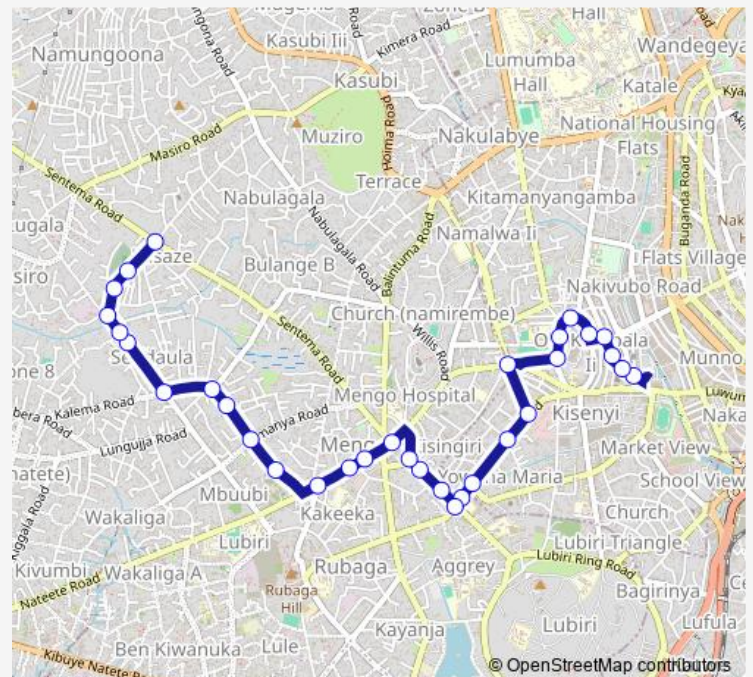

Shell Mengo

Kobil Mengo

Lyna Daycare And Nursery School

Route schedule

Shree Gopal Limited (Martin Rd) — Lusaze Stage

Monday 06:30-19:00

Tuesday 06:30-19:00

Wednesday 06:30-19:00

Thursday 06:30-19:00

Friday 06:30-19:00

Saturday 06:30-19:00

Sunday 06:30-19:00

Route info

Direction: Shree Gopal Limited (Martin Rd)

Stops: 32

Trip Duration: 0 hour 41 min

■ Ka083 — Lusaze Stage-New Taxi Park

Str. Stephenss Church

Kalema Rd - Kamanya Rd Jct

Etana Motel

Golden Secondary School

Hotel Lavener (Lungujja)

Lungujja Progressive Nursery School

Kosovo Lungujja

Adrikos Distilling Industry

Rakai Shopping Centre

Lusaze Graveyard

Lusaze Stage

Direction

Marvin Crib — Horizon Bus Terminal

22 stops

[Open route schedule](#)