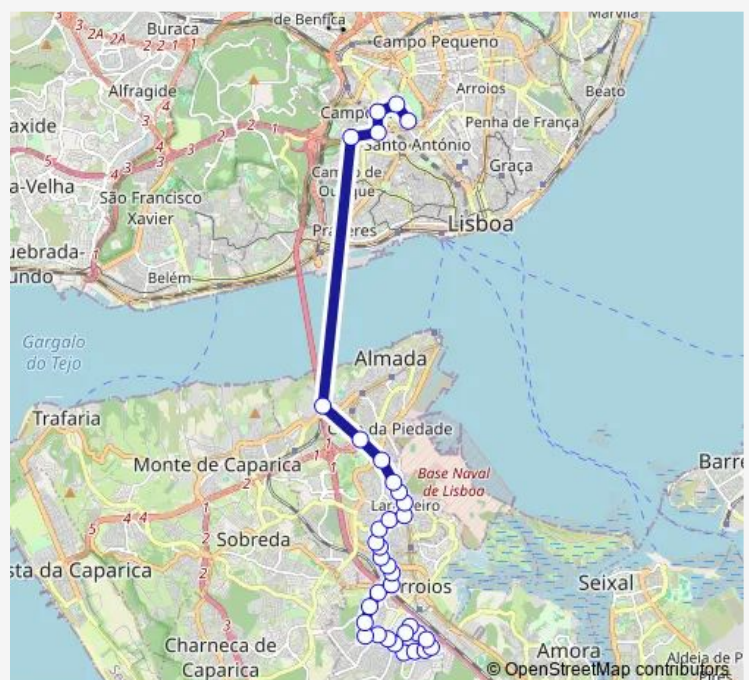

Monday 06:15-20:20

Tuesday 06:15-20:20

Wednesday 06:15-20:20

Thursday 06:15-20:20

Friday 06:15-20:20

Saturday 08:00-16:00

Sunday 08:00-16:00

Route info

Direction: Sta Marta Pinhal (R António V Silva) Centro de Saú

Stops: 35

Trip Duration: 0 hour 45 min

169 - STA Marta DO Pinhal - Lisboa (Marquês de Pombal) (via Feijó)

BusMaps

Feijó (R Vila Seixal 13)

Feijó (Pça Francisco Taborda) Jardim