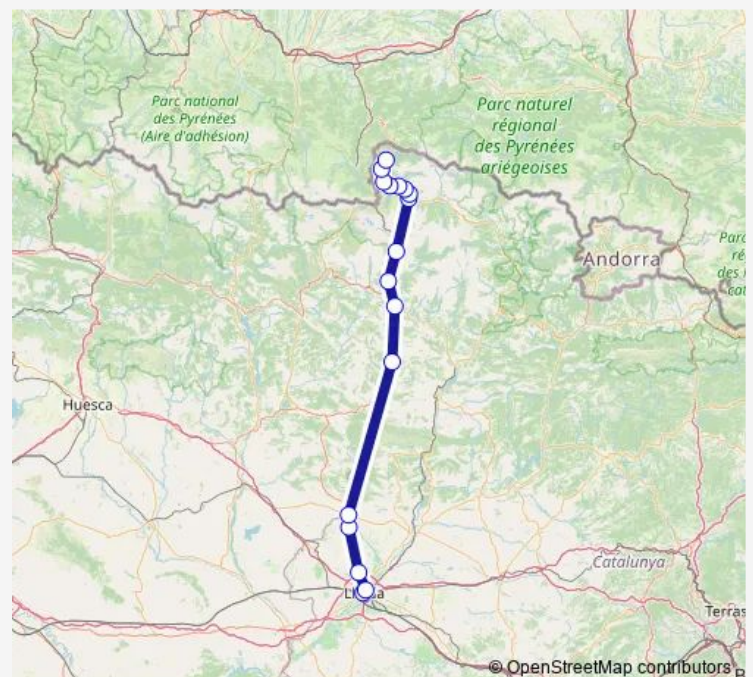

Direction

Lleida — Les

17 stops

[Open route schedule](#)

Lleida
Lleida Estacion De Renfe
Torrefarrera
Almenar
Alfarras
Aren
El Pont De Suert
Vilaller
Senet
Vielha
Vilac
Aubert
Pont D Arros
Bordes Es
Era Bordeta
Bossost
Les

Route schedule

Lleida — Les

Monday	09:30-10:15
Tuesday	09:30-10:15
Wednesday	09:30-10:15
Thursday	09:30-10:15
Friday	09:30-10:15
Saturday	09:30-10:15
Sunday	09:30-10:15

Route info

Direction: Lleida

Stops: 17

Trip Duration: 3 hour 5 min

ALSA - Bcn-Viellh Bus time schedules and route maps are available in an offline PDF at busmaps.com. Use the busmaps.com website to see live bus times, train schedule or subway schedule, and step-by-step directions for all public transit in Les

The schedule is provided in the local timezone. Times with "(+1)" indicate departures on the next day.

PDF file created on 2025-01-16

2024 BusMaps.com - All Rights Reserved